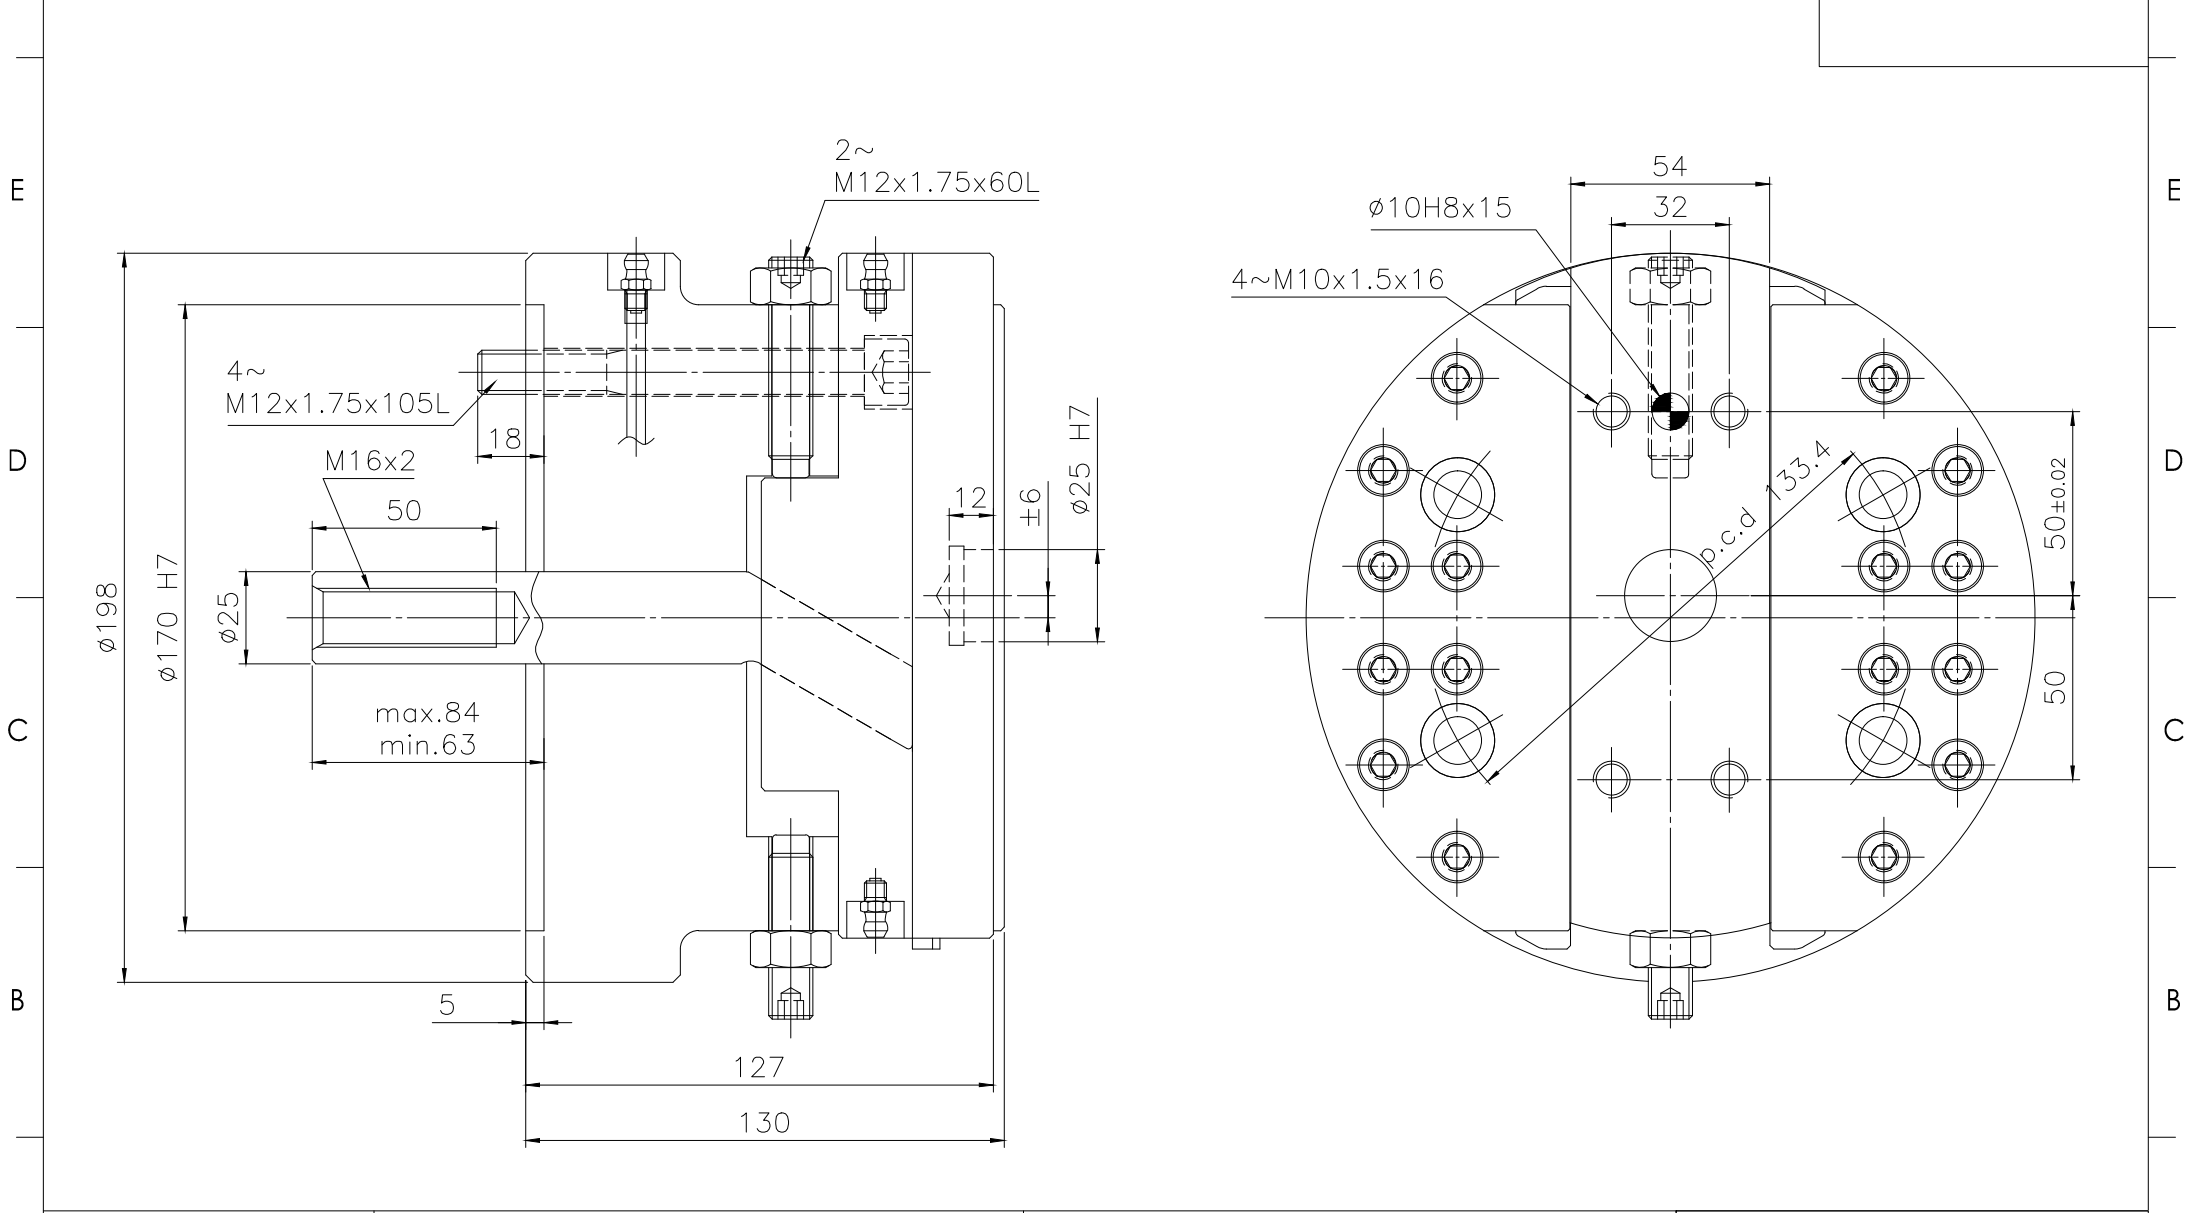

Spec.	7		6	5	4	3		2		1	
	mm	mm	kgf	r.p.m.	GD ²	kg			Confirmed		
Model	Plunger Stroke	Slider Stroke	Max D.B. pull	Max speed	kg · m ²	Weight					
FA-812	21	12	450	800	—	28.5					

LEADER CHUCK INTERNATIONAL +44 (0) 1827 700000 +353 (0)1 254 2555 INFORMATION@LEADERCHUCK.COM LEADERCHUCK.COM	TITLE:	DRAWING NO.:	
	Single Slide Facing Head (Wedge Plunger Activation)	A3 \ AG-FA-812	