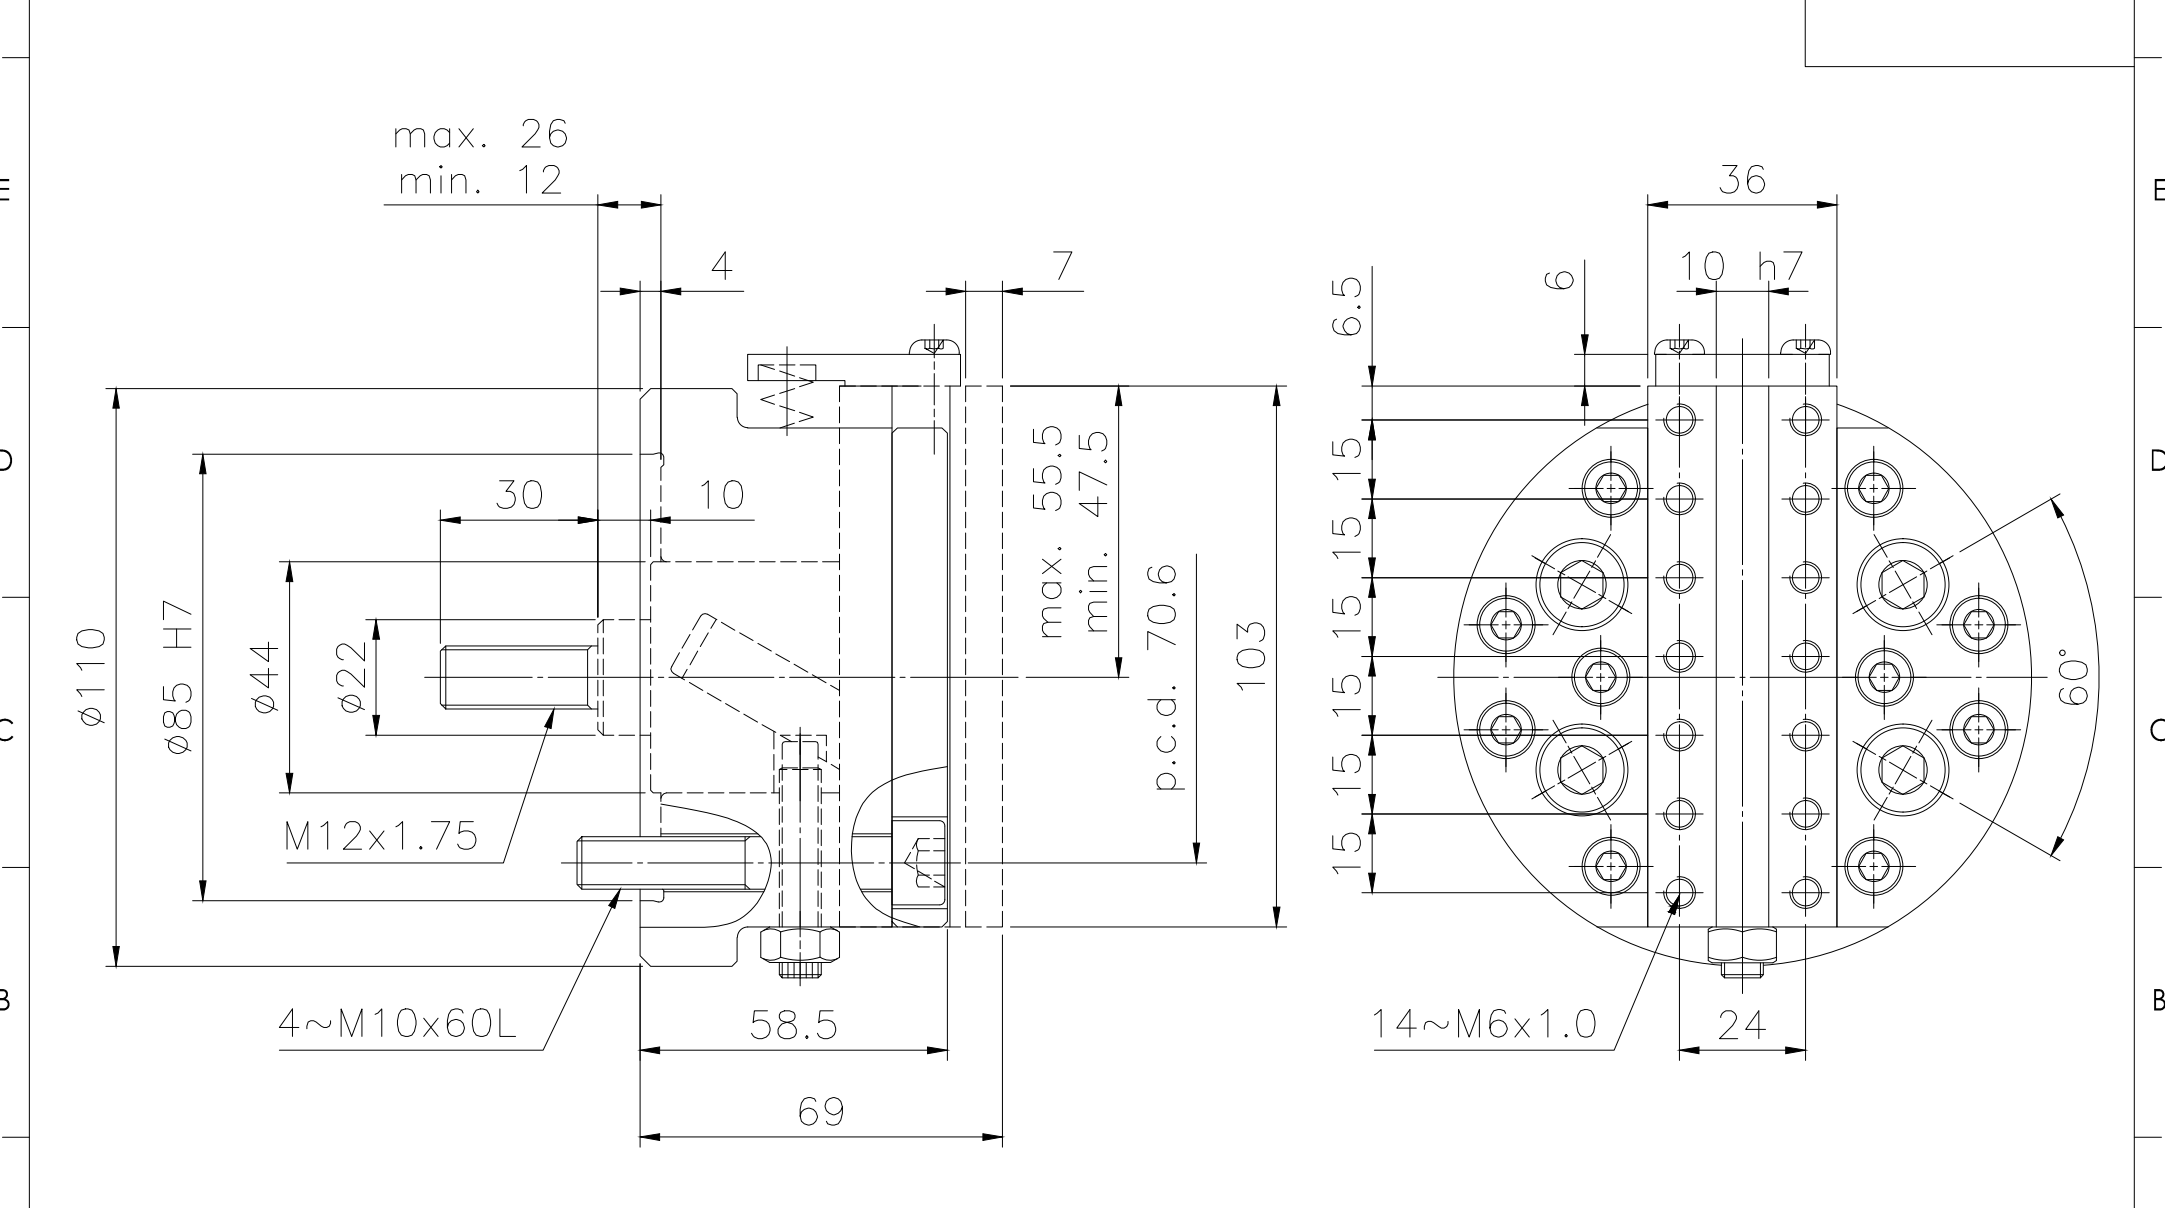

8	7		6	5	4		3	2	1
Spec.	mm	mm	kgf	r.p.m.	l	kg	Confirmed		
Model	Plunger Stroke	Slider Stroke	Max D.B. pull	Max speed	kg · m ²	Weight			
FA-408	14	8	10	1600	-	4.2			

LEADER CHUCK INTERNATIONAL +44 (0) 1827 700000 +353 (0)1 254 2555 INFORMATION@LEADERCHUCK.COM LEADERCHUCK.COM	TITLE: Single Slide Facing Head (Wedge Plunger Activation)	DRAWING NO.: A3 \ AG-FA-408	
---	--	--------------------------------	--