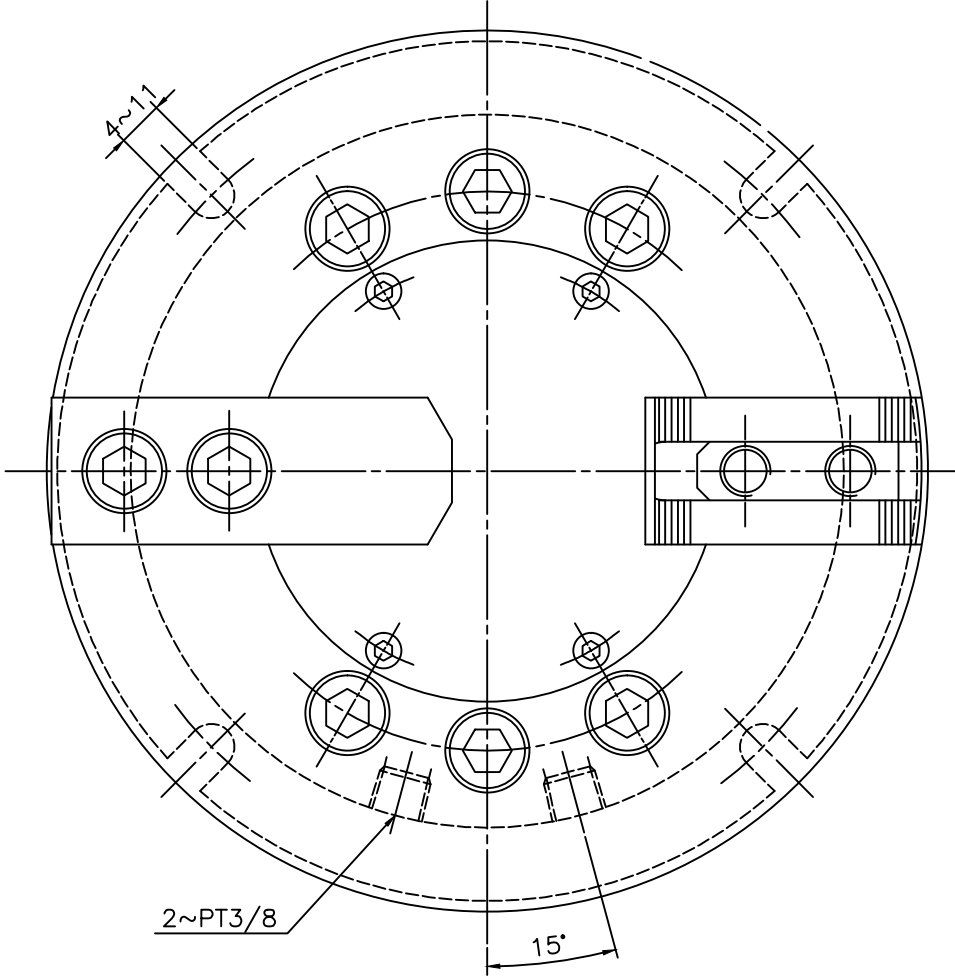

Spec.	Eff. piston area cm ²		mm Jaw Stroke (Dia.)	kg/cm ² Max. pressure	kg Weight
	Extend	Retract			
VP-208	103.4	90.8	8.8	20	31

Confirmed

LEADER CHUCK INTERNATIONAL
+44 (0) 1827 700000
+353 (0)1 254 2555
INFORMATION@LEADERCHUCK.COM
LEADERCHUCK.COM

TITLE:
2 Jaw Closed Centre Self
Contained Power Chuck

DRAWING NO.:
A3 \ AG-VP-208