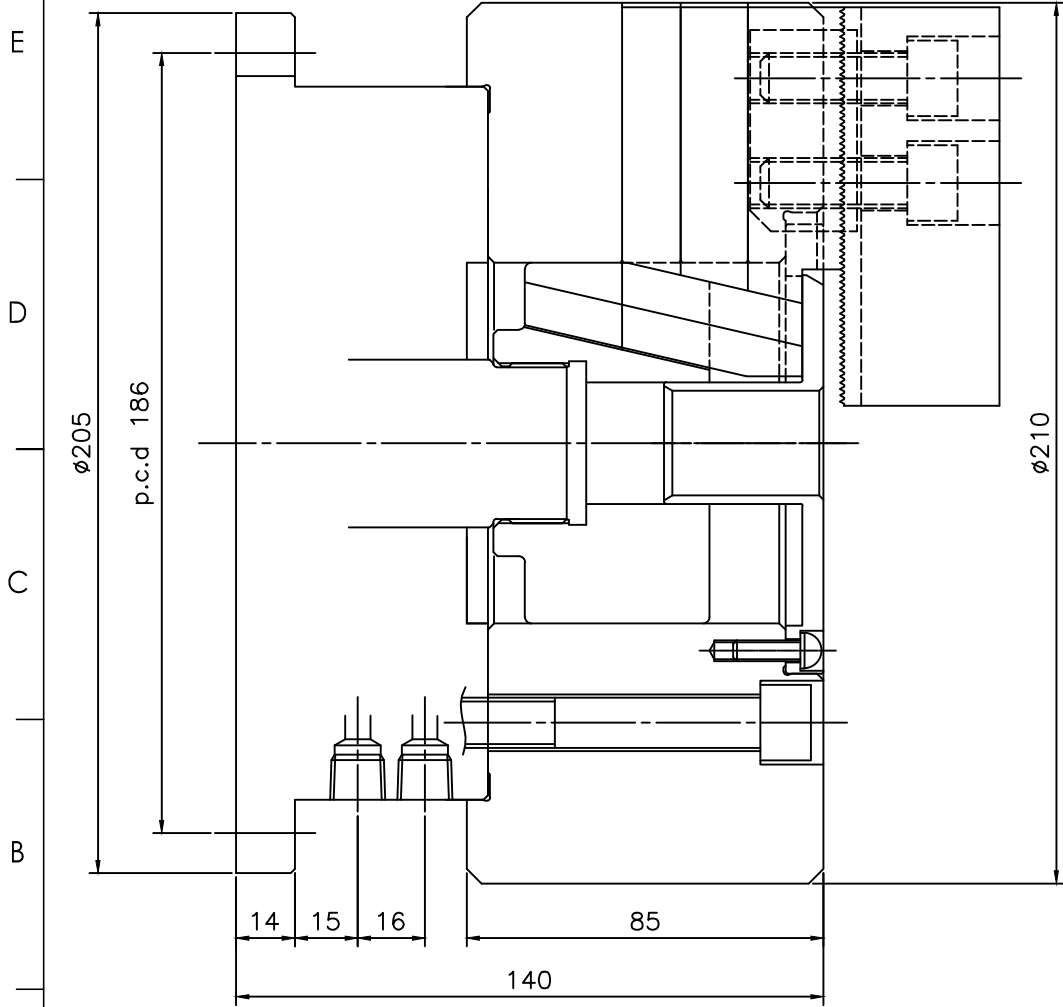

Spec.	Eff. piston area cm ²		mm Jaw Stroke (Dia.)	kg/cm ² Max. pressure	kg Weight
	Extend	Retract			
VP-208	103.4	90.8	8.8	20	31

Confirmed

LEADER CHUCK INTERNATIONAL
+44 (0) 1827 700000
+353 (0)1 254 2555
INFORMATION@LEADERCHUCK.COM
LEADERCHUCK.COM

TITLE:
2 Jaw Closed Centre Self
Contained Power Chuck

DRAWING NO.:
A3 \ AG-VP-208