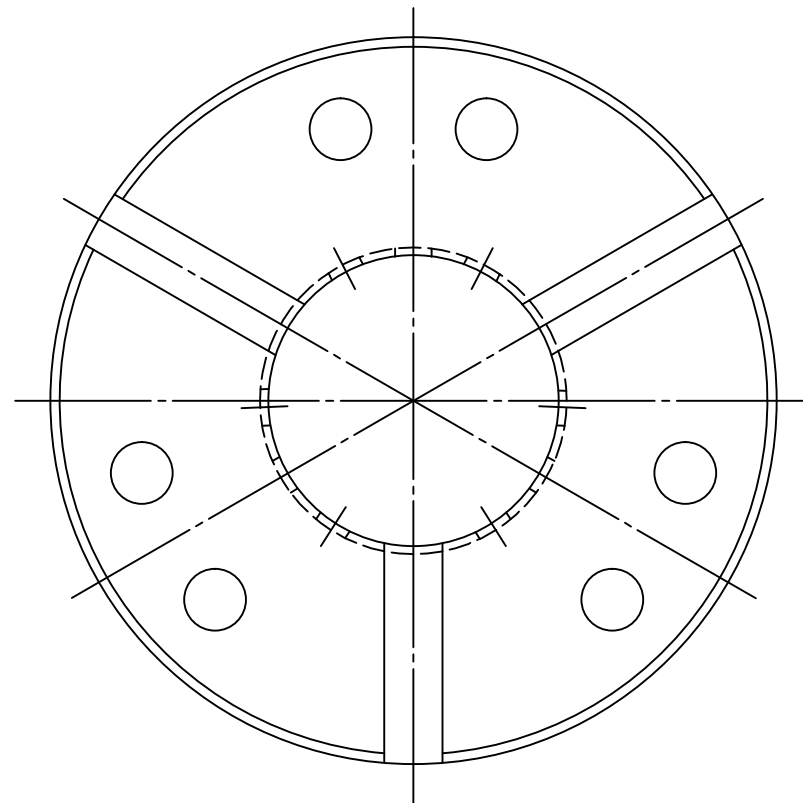

A

A

LEADER CHUCK INTERNATIONAL  
 +44 (0) 1827 700000  
 +353 (0)1 254 2555  
 INFORMATION@LEADERCHUCK.COM  
 LEADERCHUCK.COM

TITLE:

Vulcanised Collet

DRAWING NO.:

A4\AG-RG-65RT

6