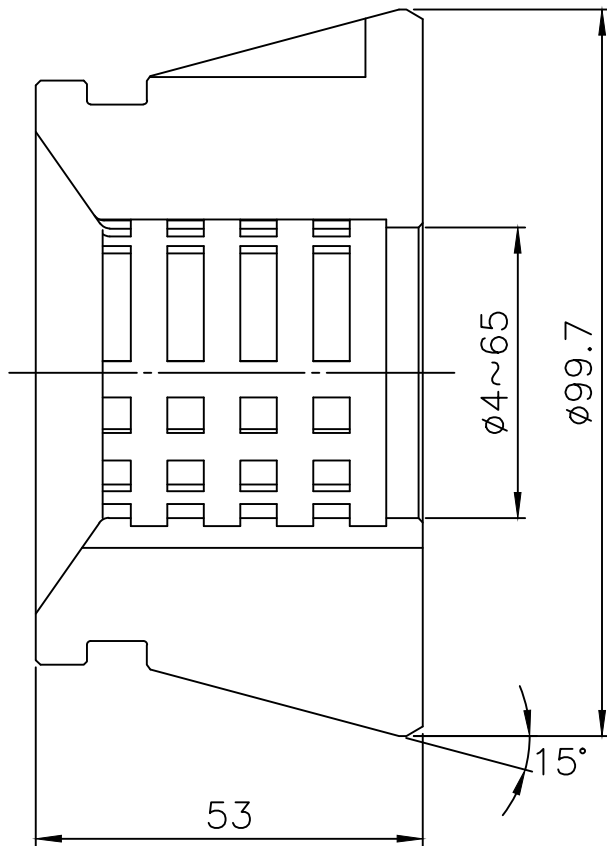

A

A

LEADER CHUCK INTERNATIONAL  
 +44 (0) 1827 700000  
 +353 (0)1 254 2555  
 INFORMATION@LEADERCHUCK.COM  
 LEADERCHUCK.COM

TITLE:

Vulcanised Collet

DRAWING NO.:

A4\AG-RG-65RT

6