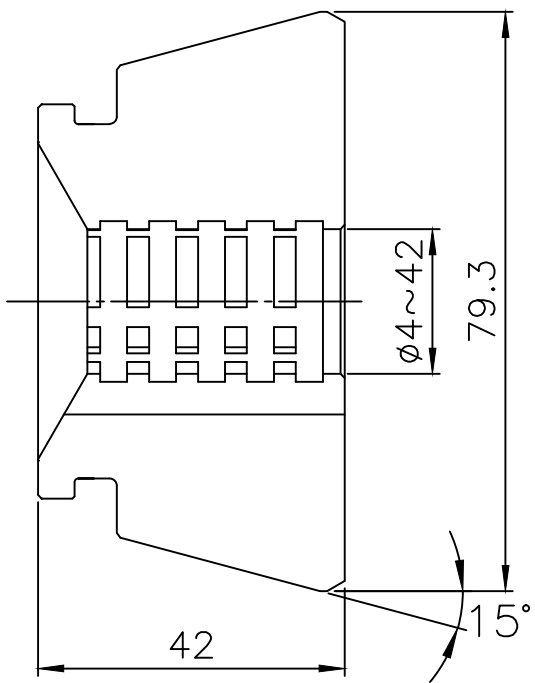

A

A

LEADER CHUCK INTERNATIONAL
 +44 (0) 1827 700000
 +353 (0)1 254 2555
 INFORMATION@LEADERCHUCK.COM
 LEADERCHUCK.COM

TITLE:

Vulcanised Collet

DRAWING NO.:

A4 \ AG-RG-42RT

6