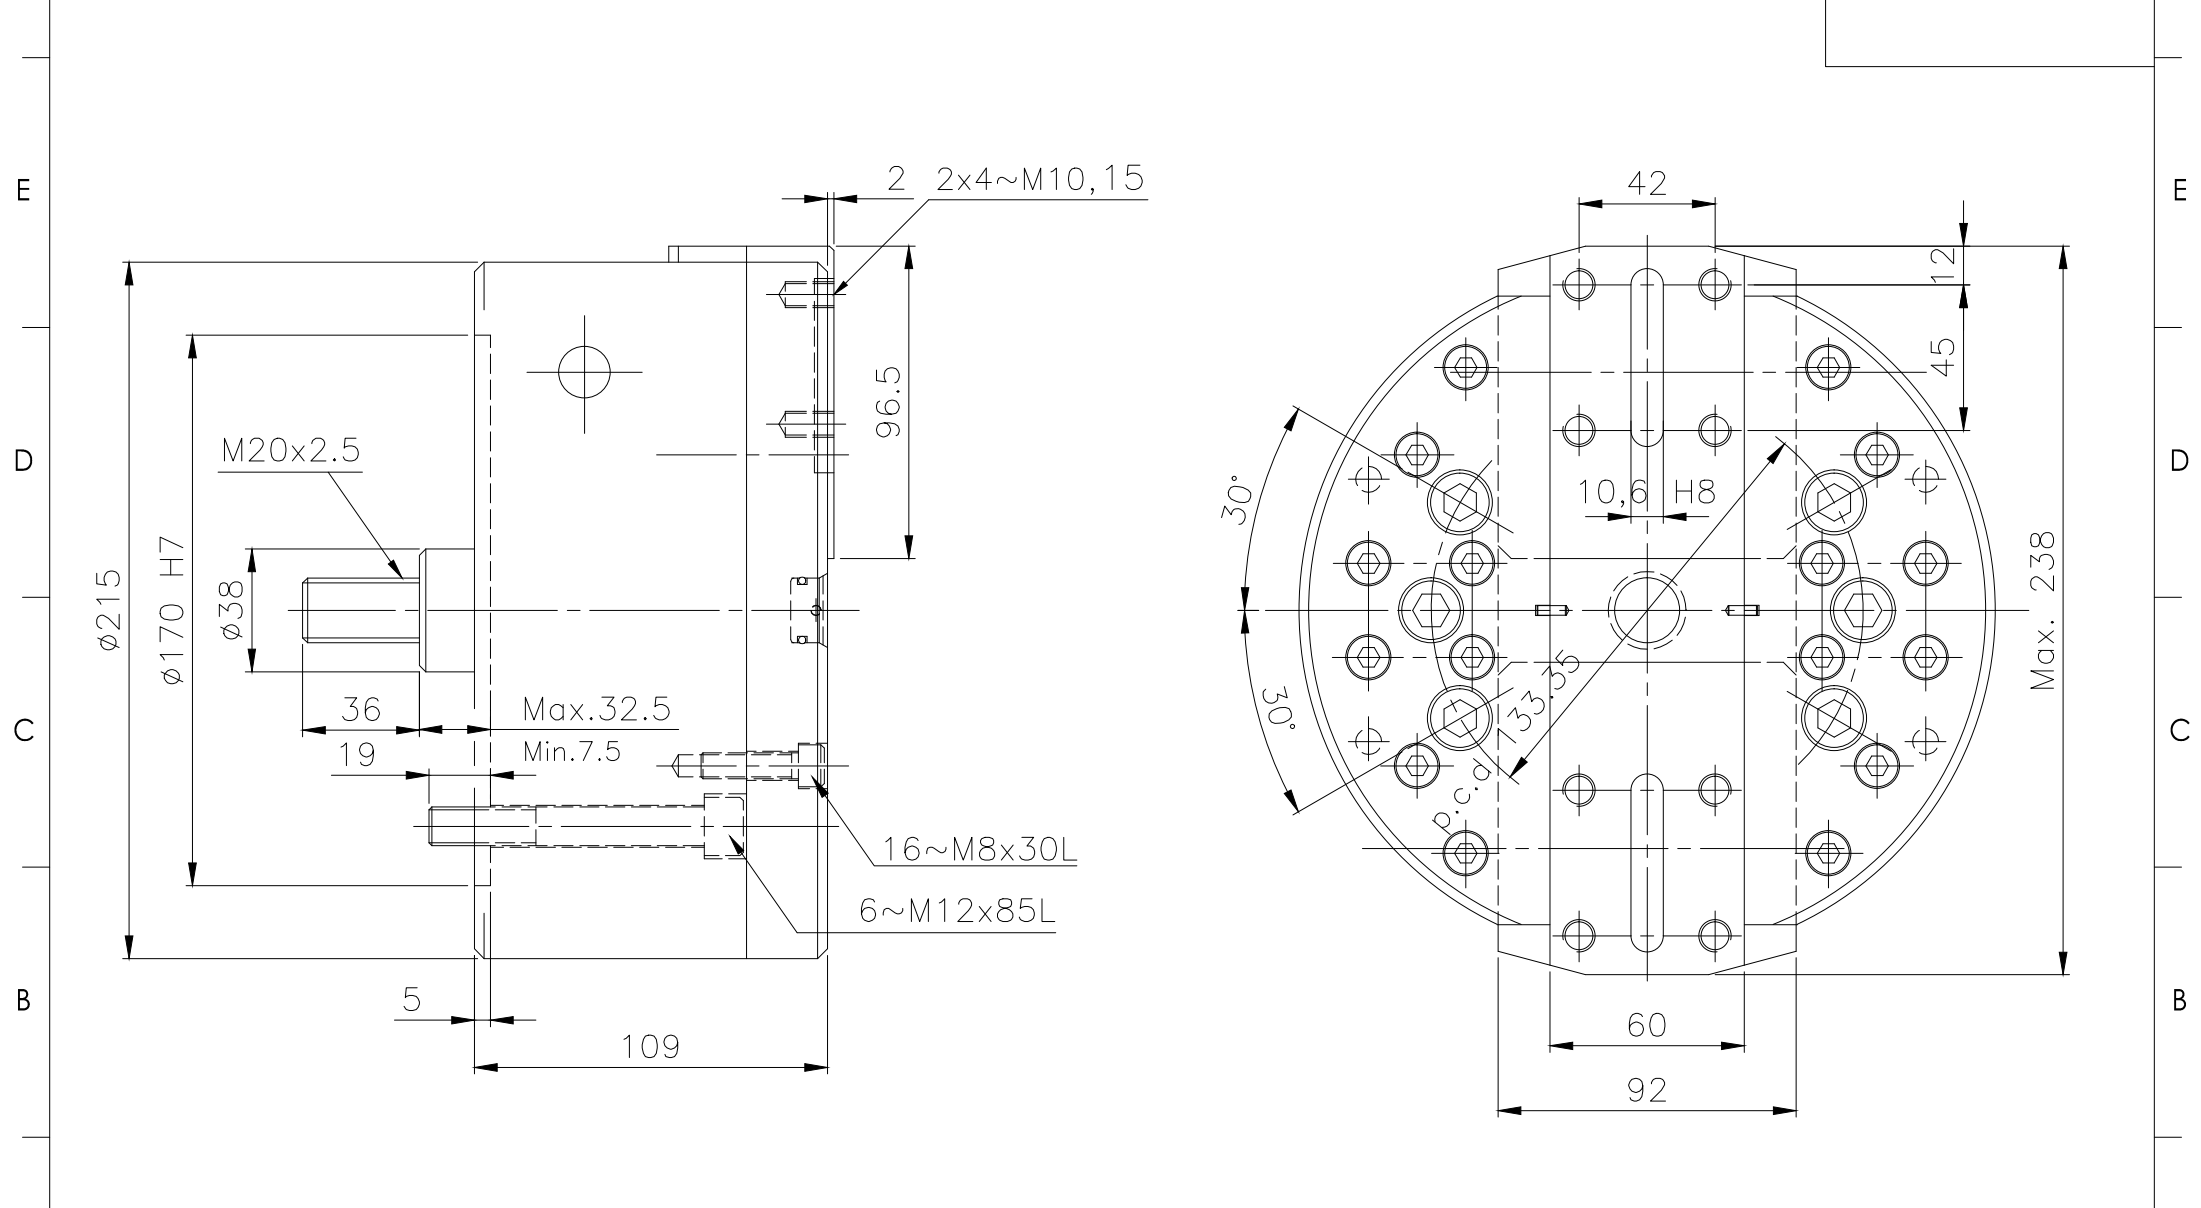

8	7		6	5	4		3	2	1
Spec.	mm	mm	kgf	r.p.m.	l	kg	Confirmed		
Model	Plunger Stroke	Jaw Stroke (Dia.)	Max D.B. pull	Max speed	kg·m <sup>2</sup>	Weight			
FA-840	25	40	1050	2500	-	30			

<p>LEADER CHUCK INTERNATIONAL  +44 (0) 1827 700000  +353 (0)1 254 2555  INFORMATION@LEADERCHUCK.COM  LEADERCHUCK.COM</p>	<p>TITLE:  Bi-directional spreading head</p>	<p>DRAWING NO.:  A3\AG-FD-840</p>	
--	--	---------------------------------------	---