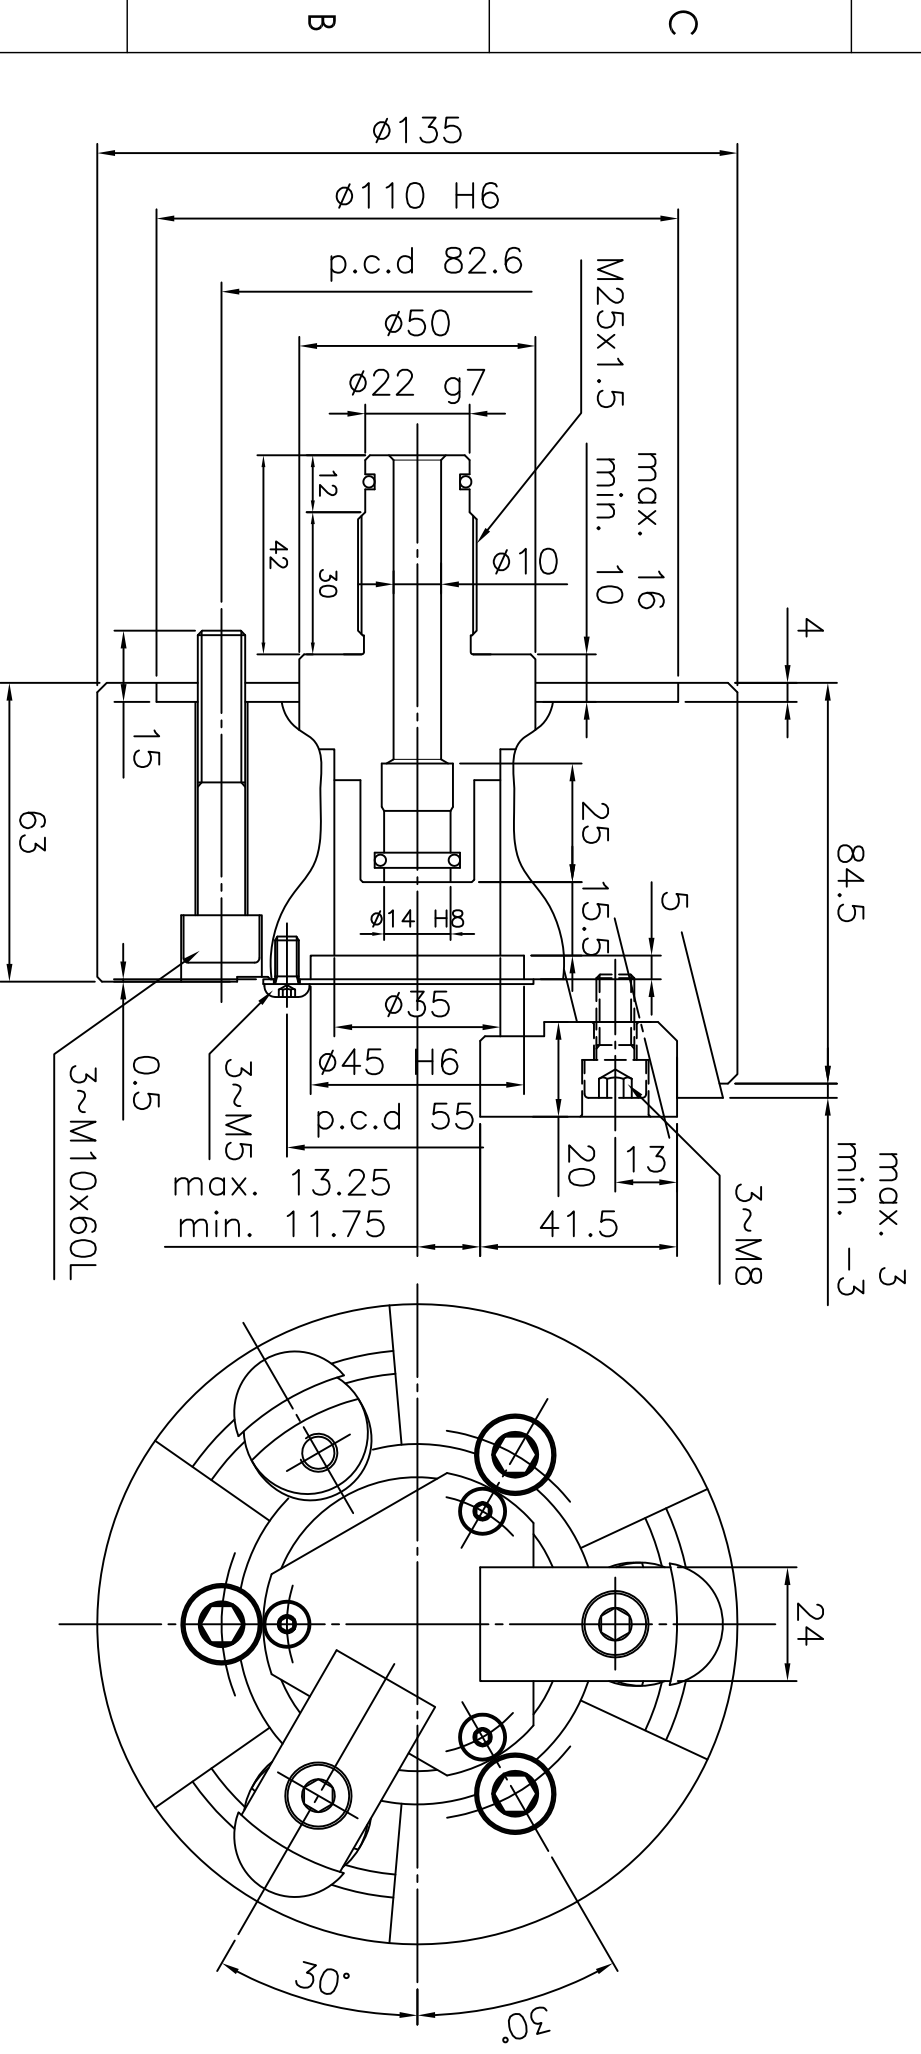

6	Spec.	mm	Plunger Stroke	mm	mm	mm	mm	mm	kgf	kgf	r.p.m.	kgf ²	kg	Confirmed
	Model													
D	3U-205K	6	3	84	15	1420	4050	8000	0.018	6.8				

LEADER CHUCK INTERNATIONAL
+44 (0) 1827 700000
+353 (0)1 254 2555
INFORMATION@LEADERCHUCK.COM
LEADERCHUCK.COM

TITLE: Thru-Hole Pull Lock Chuck

DRAWING NO.: A4 \ AG-3U-205K

LEADER CHUCK INTERNATIONAL