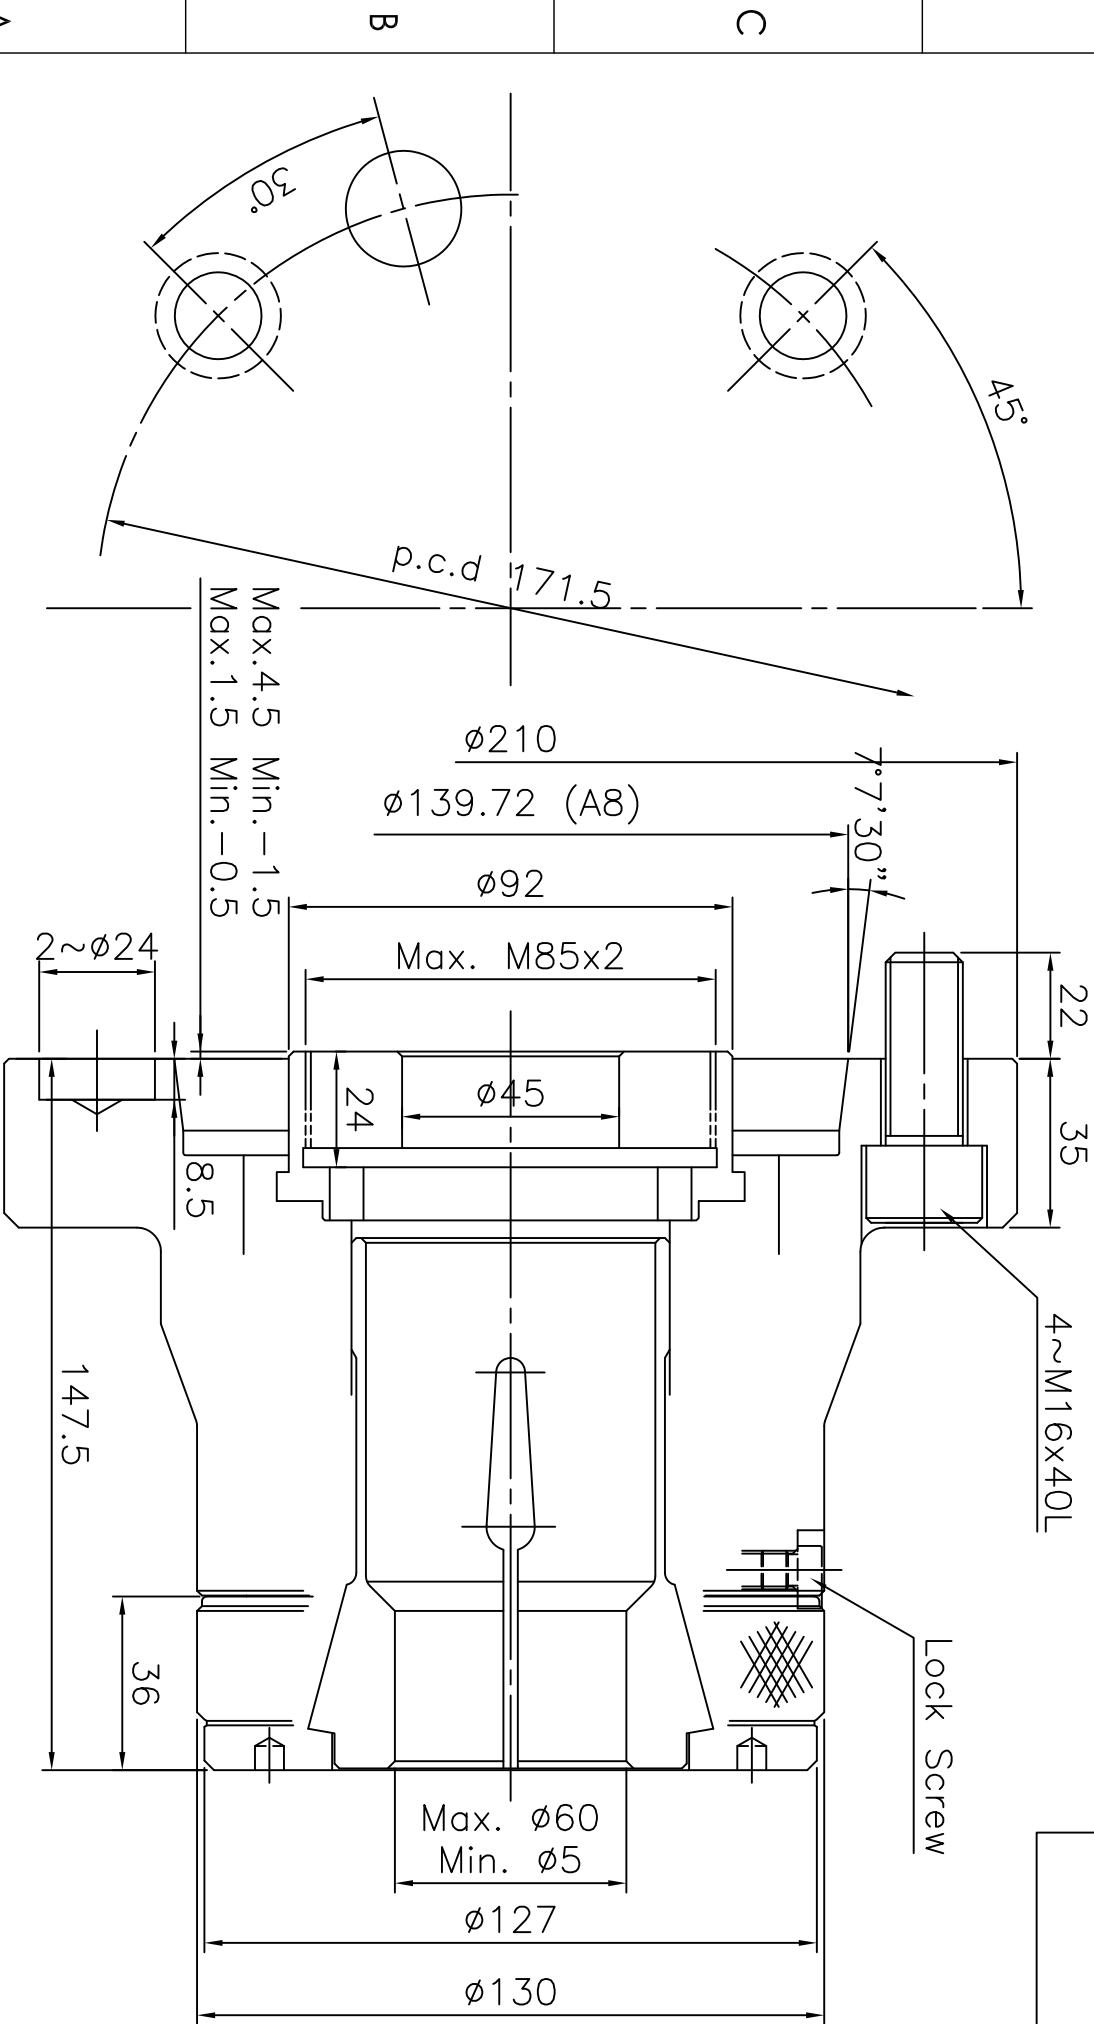

6 Spec. Model	mm Plunger Stroke	mm Jaw Stroke (Dia.)	4		kgf Max D.B. pull	kgf Max clamping force	r.p.m. Max speed	kg·m <sup>2</sup> Weight	kg Weight	Confirmed
			Max.	min.						
D CL-60A8	6	-	60	5	3000	6500	5000	0.104	14.5	

**LEADER CHUCK INTERNATIONAL**  
 +44 (0) 1827 700000  
 +353 (0)1 294 2555  
 INFORMATION@LEADERCHUCK.COM  
 LEADERCHUCK.COM

**TITLE:** Collet Chuck

**DRAWING NO.:** A4 / AG-CL-60A8

**LEADER CHUCK INTERNATIONAL**