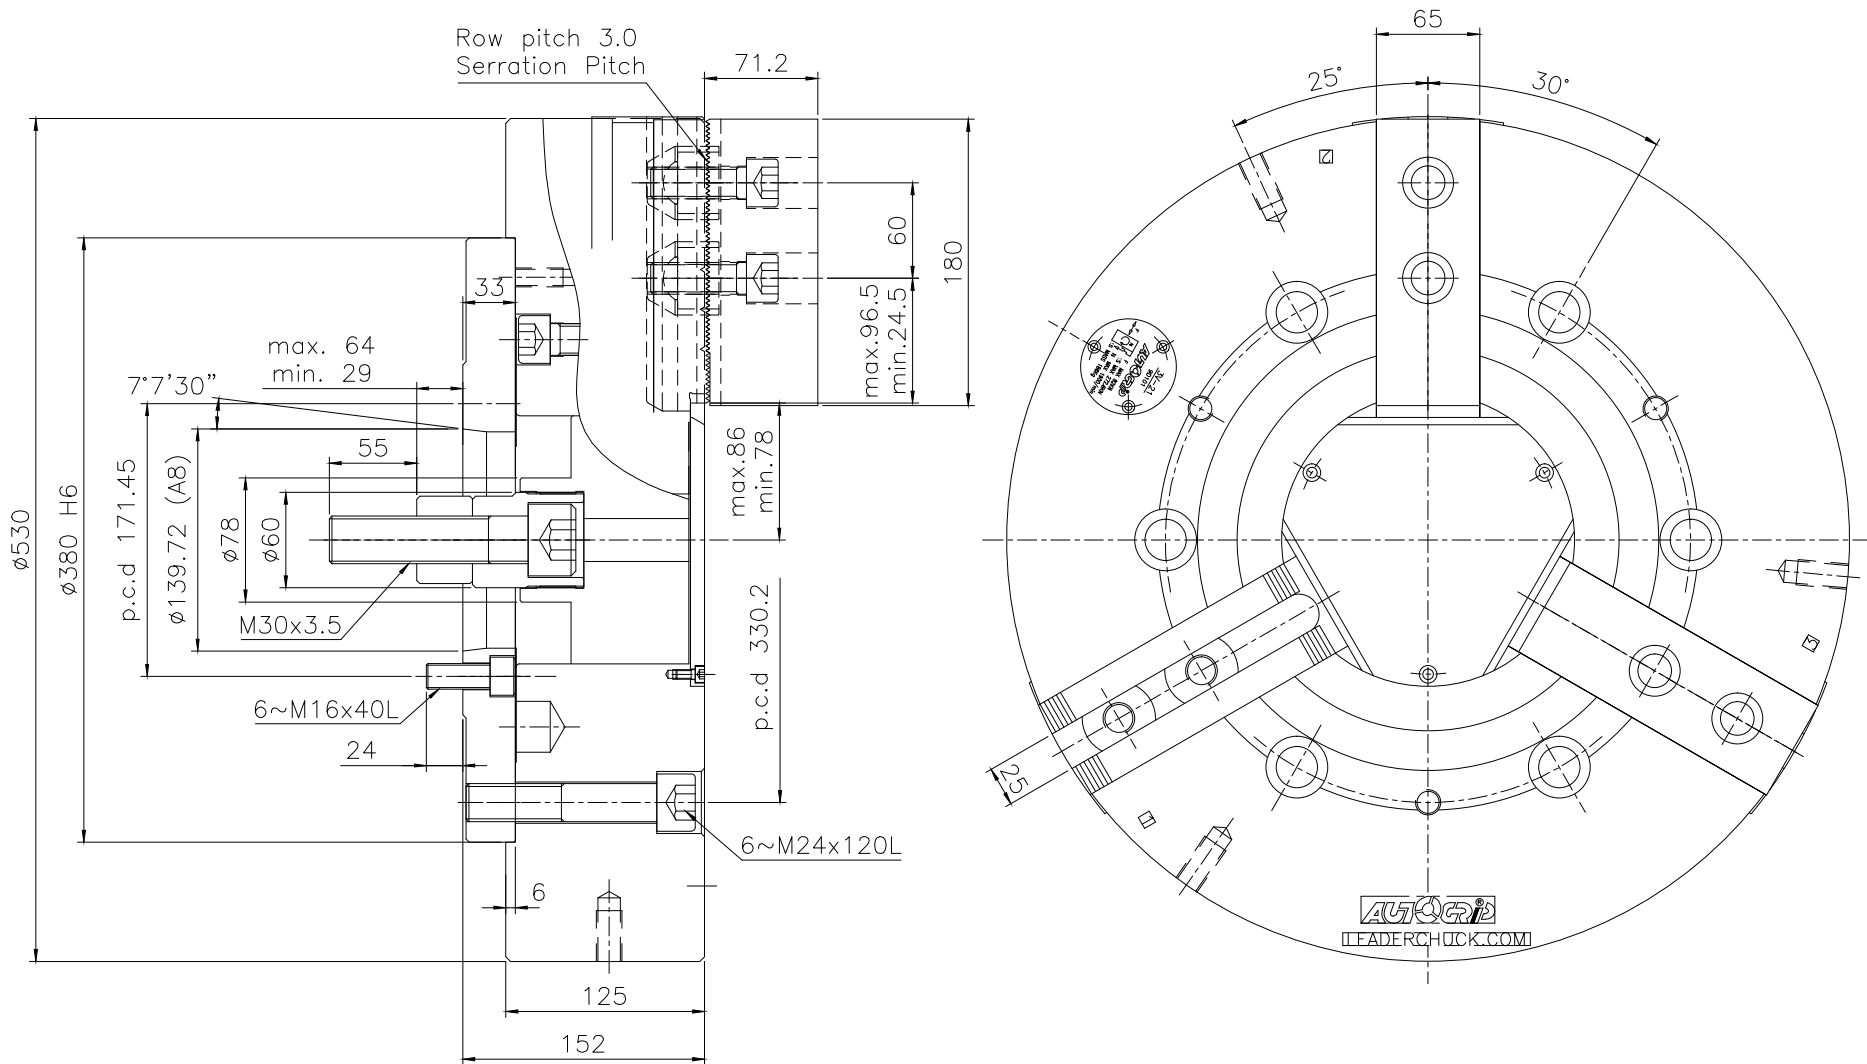

Spec.	7		6		5		4		3		2		1
	mm	mm	Chuck Dia. mm		kgf	kgf	r.p.m.	l	kg	Confirmed			
Model	Plunger Stroke	Jaw Stroke (Dia.)	Max.	min.	Max D.B. pull	Max clamping force	Max speed	kg m <sup>2</sup>	Weight				
3P-221A8	35	16	530	62	8360	27800	1900	4.9	197.5				

LEADER CHUCK INTERNATIONAL  
+44 (0) 1827 700000  
+353 (0)1 254 2555  
INFORMATION@LEADERCHUCK.COM  
LEADERCHUCK.COM

TITLE:  
Zhongshi three-jaw chuck

DRAWING NO.:  
A3\AG-3P-221A8