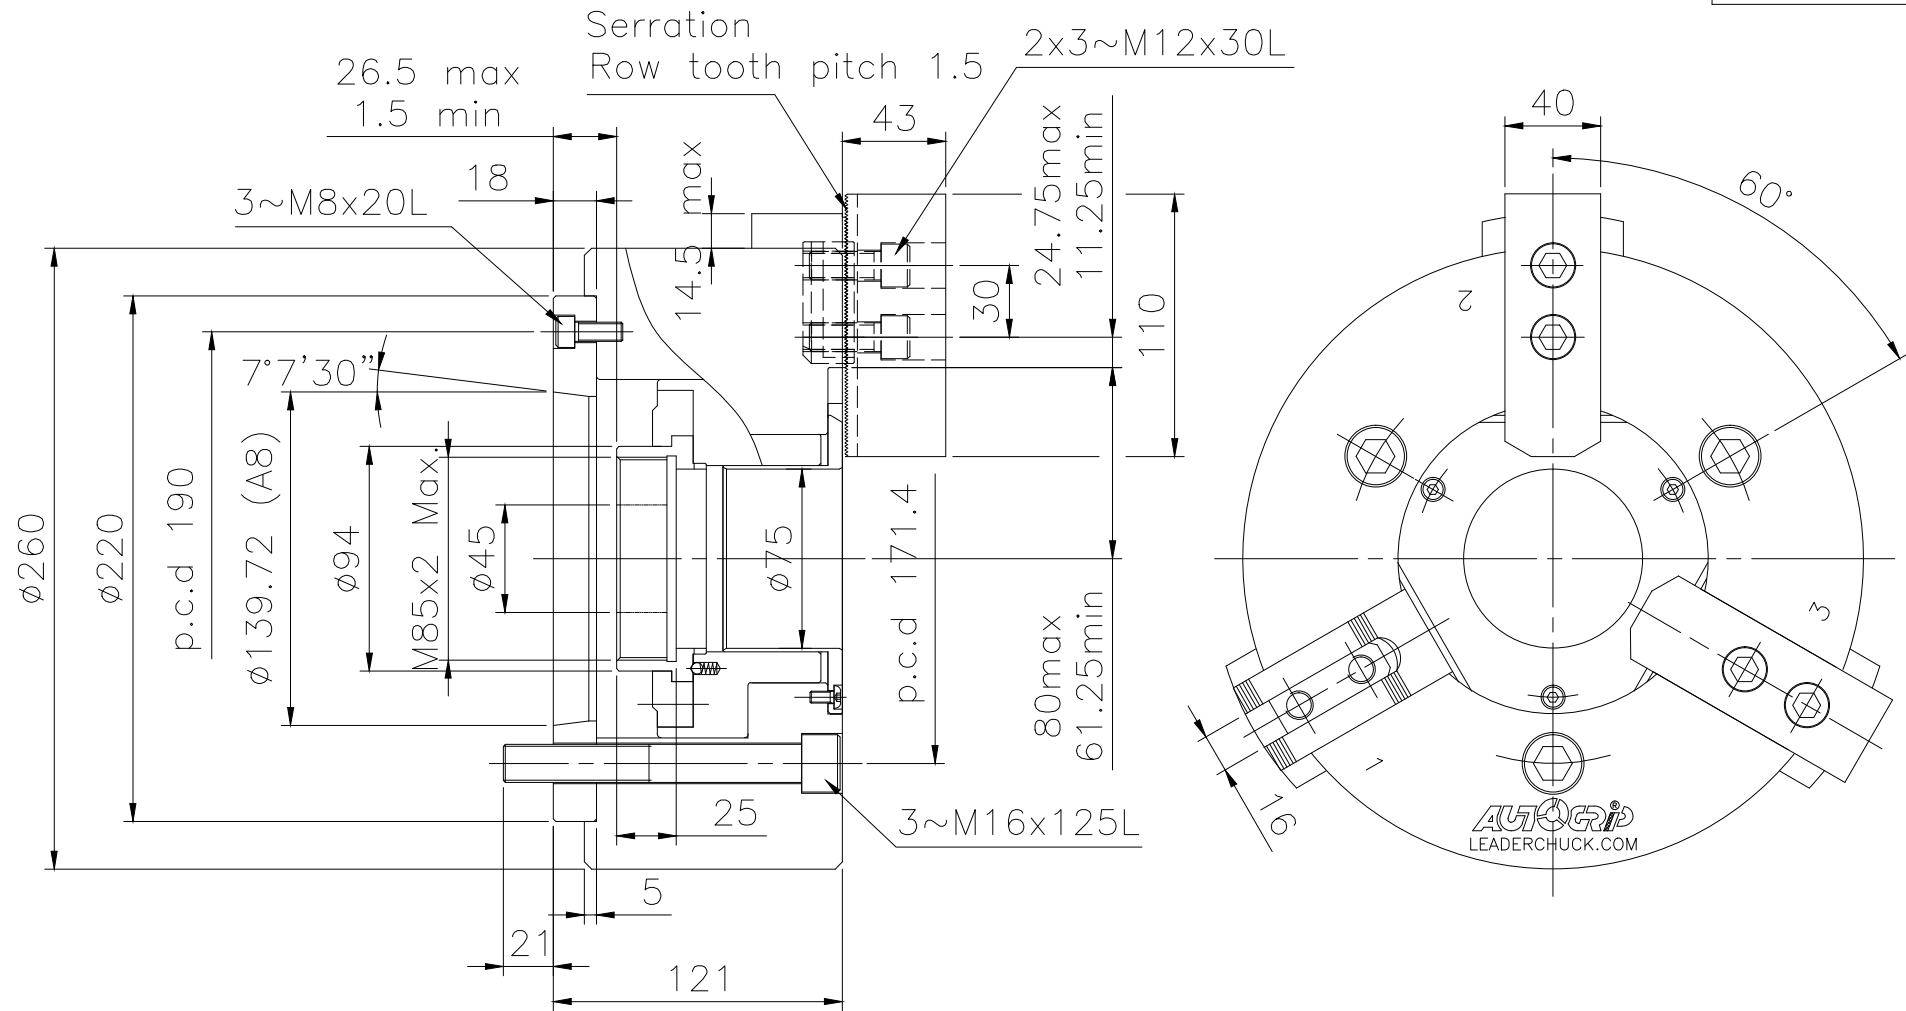

	6	5		4		3		2		1	Confirmed
	Spec.	mm	mm	Chucking Dia. mm		kgf	kgf	r.p.m.	l	kg	
	Model	Plunger Stroke	Jaw Stroke (Dia.)	Max.	min.	Max D.B. pull	Max clamping force	Max speed	kg m ²	Weight	
D	3L-210A8	25	37.5	260	53	4870	4895	2400	0.35	45	D

LEADER CHUCK INTERNATIONAL
+44 (0) 1827 700000
+353 (0)1 254 2555
INFORMATION@LEADERCHUCK.COM
LEADERCHUCK.COM

TITLE:
Extra long jaw stroke
power chuck

DRAWING NO.:
A4\AG-3L-210A8

	6	5	4	3	2	1
--	---	---	---	---	---	---