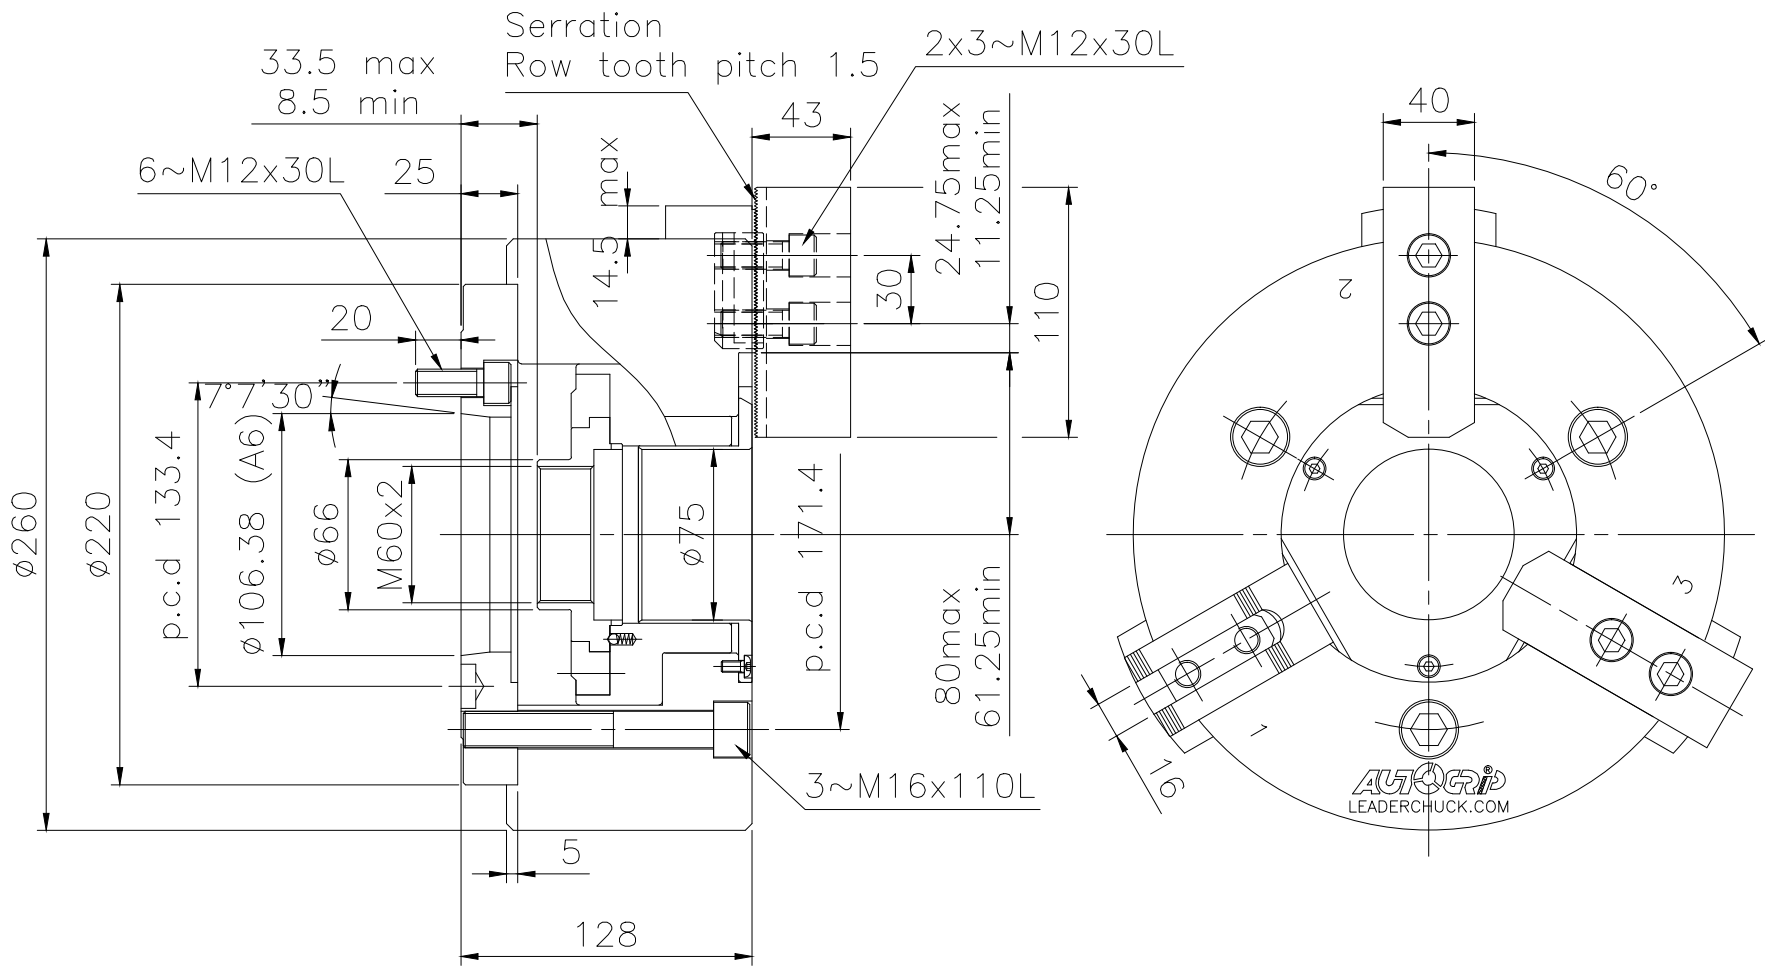

	6	5		4		3		2		1	Confirmed
	Spec.	mm	mm	Chucking Dia. mm		kgf	kgf	r.p.m.	l	kg	
	Model	Plunger Stroke	Jaw Stroke (Dia.)	Max.	min.	Max D.B. pull	Max clamping force	Max speed	kg m <sup>2</sup>	Weight	
D	3L-210A6	25	37.5	260	53	4870	4895	2400	0.37	46.5	D

LEADER CHUCK INTERNATIONAL  
+44 (0) 1827 700000  
+353 (0)1 254 2555  
INFORMATION@LEADERCHUCK.COM  
LEADERCHUCK.COM

TITLE:  
Extra long jaw stroke  
power chuck

DRAWING NO.:  
A4\AG-3L-210A6

	6	5	4	3	2	1
--	---	---	---	---	---	---