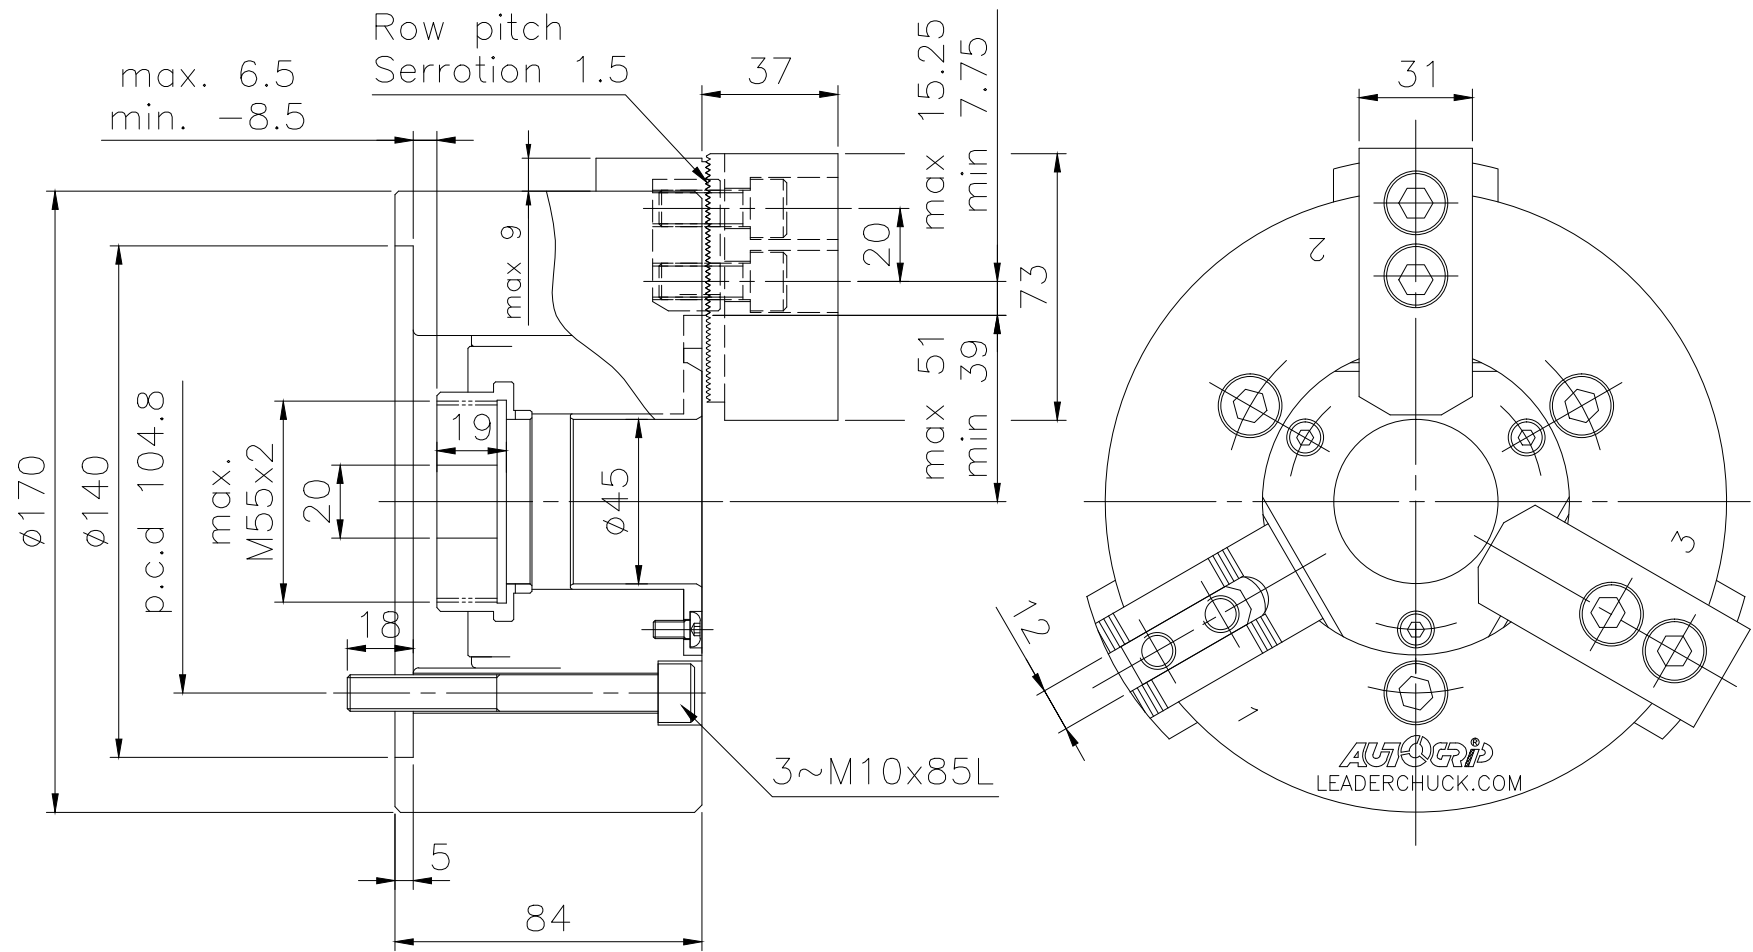

Spec.	mm		Chucking Dia. mm		kgf		r.p.m.	l	kg	Confirmed
	Plunger Stroke	Jaw Stroke (Dia.)	Max.	min.	Max D.B. pull	Max clamping force	Max speed	kg m ²	Weight	
3L-206	15	24	170	24	2400	2650	3600	0.063	14.7	

LEADER CHUCK INTERNATIONAL
+44 (0) 1827 700000
+353 (0)1 254 2555
INFORMATION@LEADERCHUCK.COM
LEADERCHUCK.COM

TITLE:
Extra long jaw stroke
power chuck

DRAWING NO.:
A4\AG-3L-206

6	5	4	3	2	1
---	---	---	---	---	---