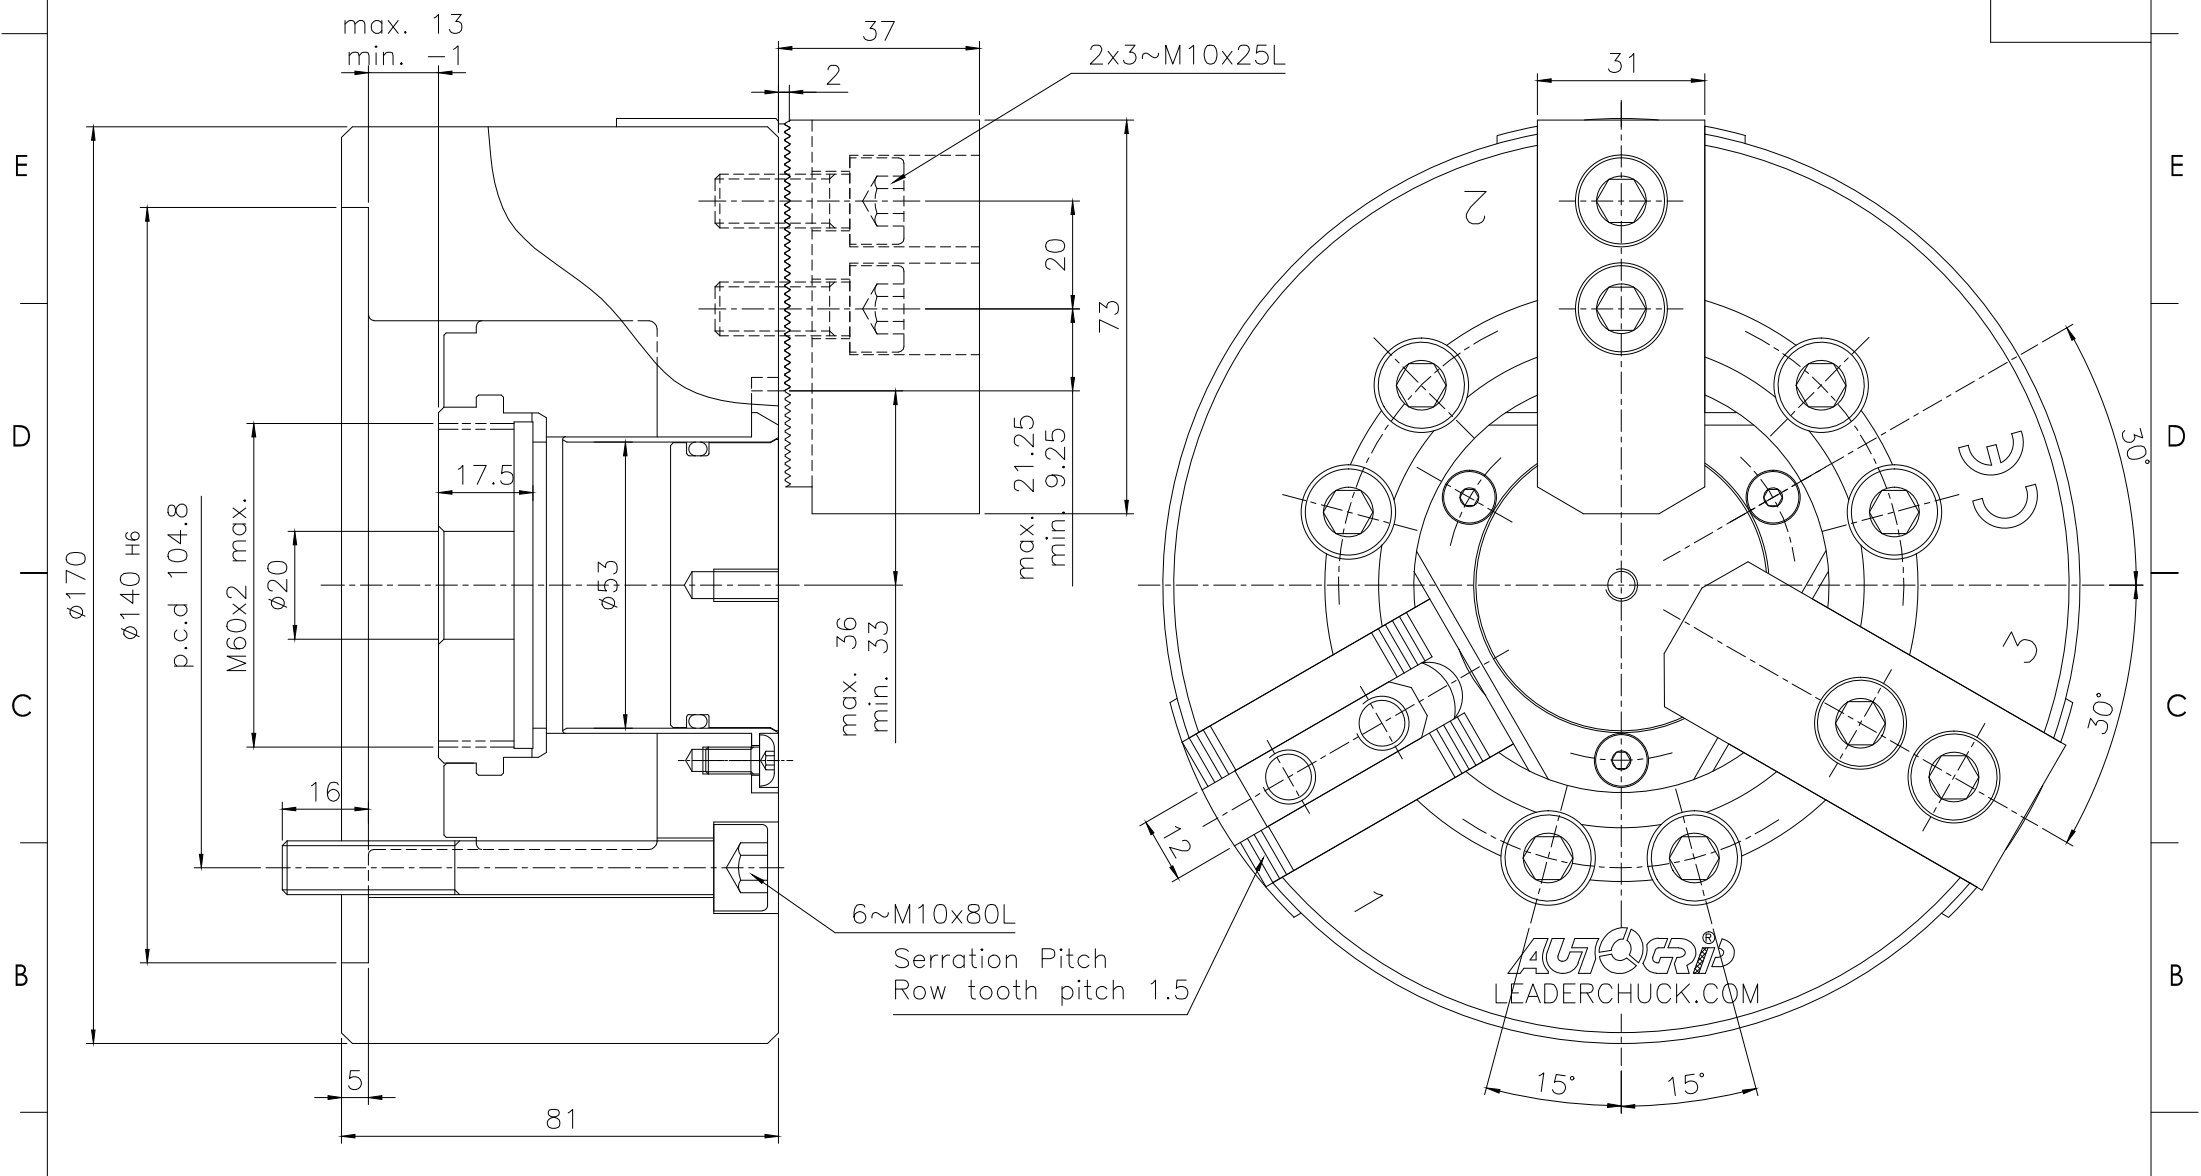

8	7		6		5	4	3	2		1
	Spec.	mm	mm	Chuck Dia. mm		kgf	kgf	r.p.m.	l	kg
Model	Plunger Stroke	Jaw Stroke (Dia.)	Max.	min.	Max D.B. pull	Max clamping force	Max speed	kg m ²	Weight	Confirmed
3H-206	14	6.0	170	13	2375	6810	6000	0.08	13.1	

LEADER CHUCK INTERNATIONAL
+44 (0) 1827 700000
+353 (0)1 254 2555
INFORMATION@LEADERCHUCK.COM
LEADERCHUCK.COM

TITLE: Large-aperture hollow three-jaw power chuck

DRAWING NO.: A3\AG-3H-206