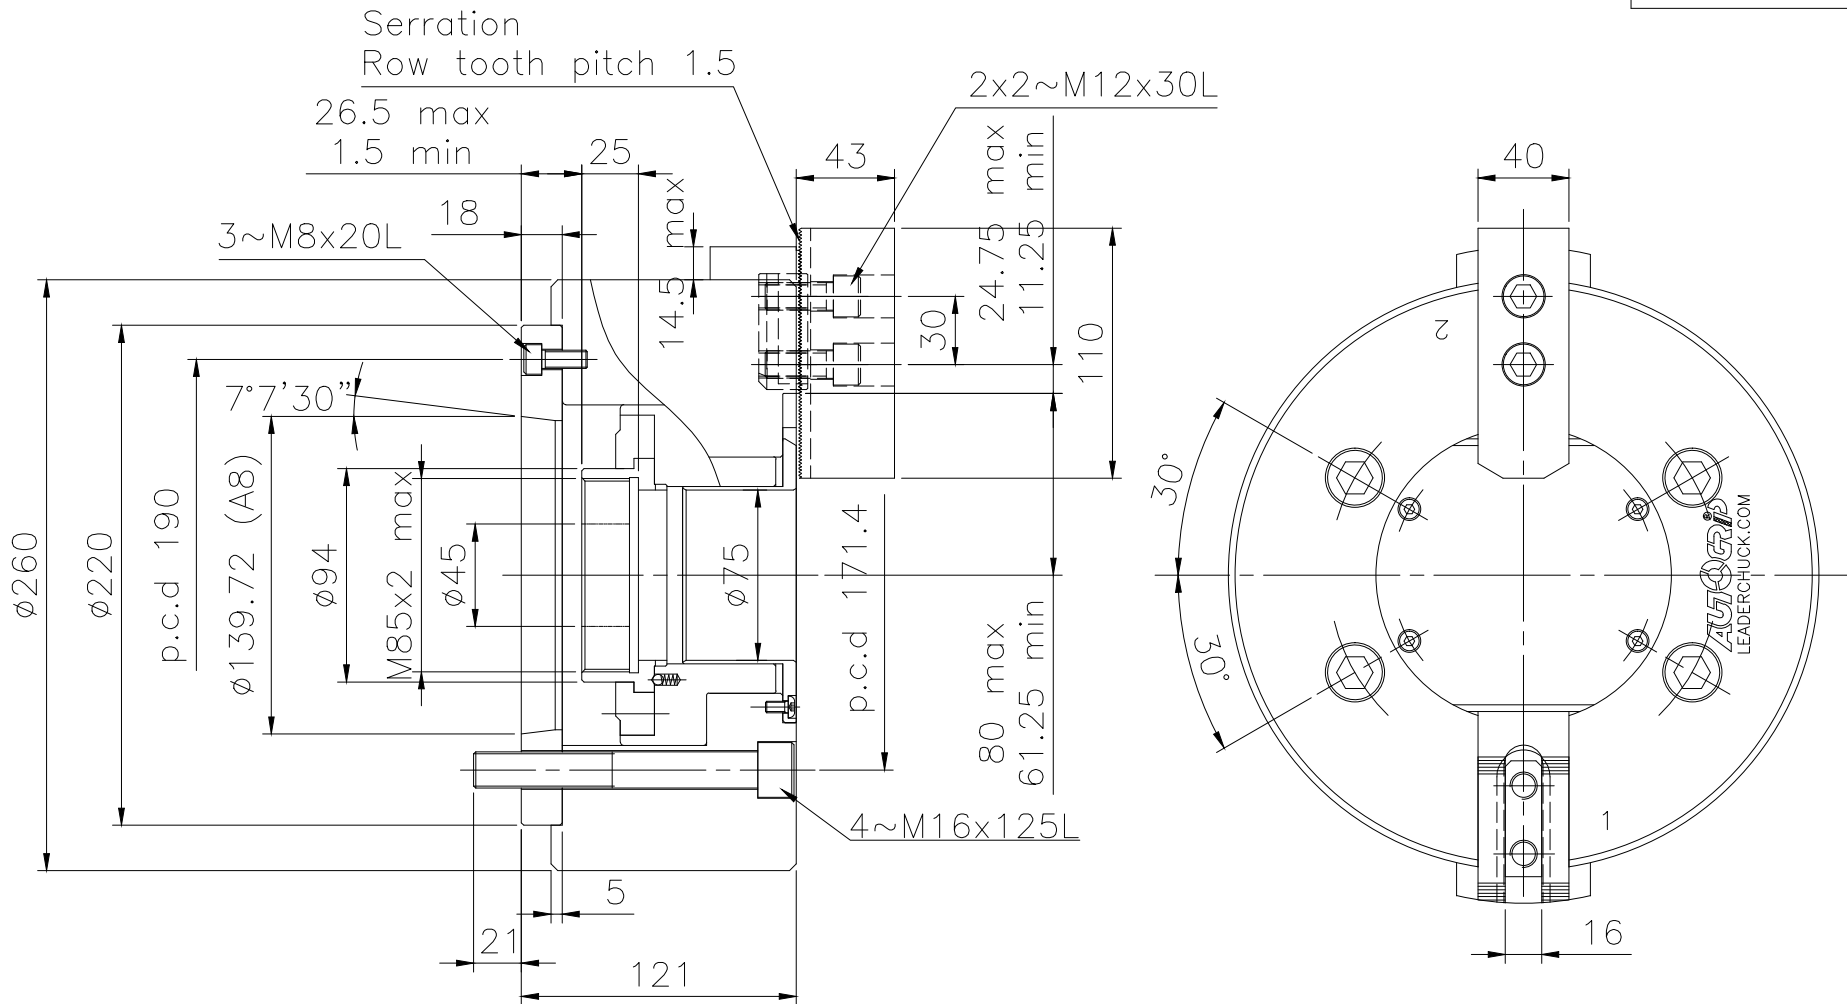

6	5		4		3		2		1	Confirmed
Spec.	mm	mm	Chuck Dia. mm		kgf	kgf	r.p.m.	l	kg	
Model	Plunger Stroke	Jaw Stroke (Dia.)	Max.	min.	Max D.B. pull	Max clamping force	Max speed	kg m ²	Weight	
D	2L-210A8	25	37.5	260	53	3250	3800	2400	0.33	44

LEADER CHUCK INTERNATIONAL
+44 (0) 1827 700000
+353 (0)1 254 2555
INFORMATION@LEADERCHUCK.COM
LEADERCHUCK.COM

TITLE:
Extra long jaw
stroke power chuck

DRAWING NO.:
A4\AG-2L-210A8

6	5	4	3	2	1
---	---	---	---	---	---