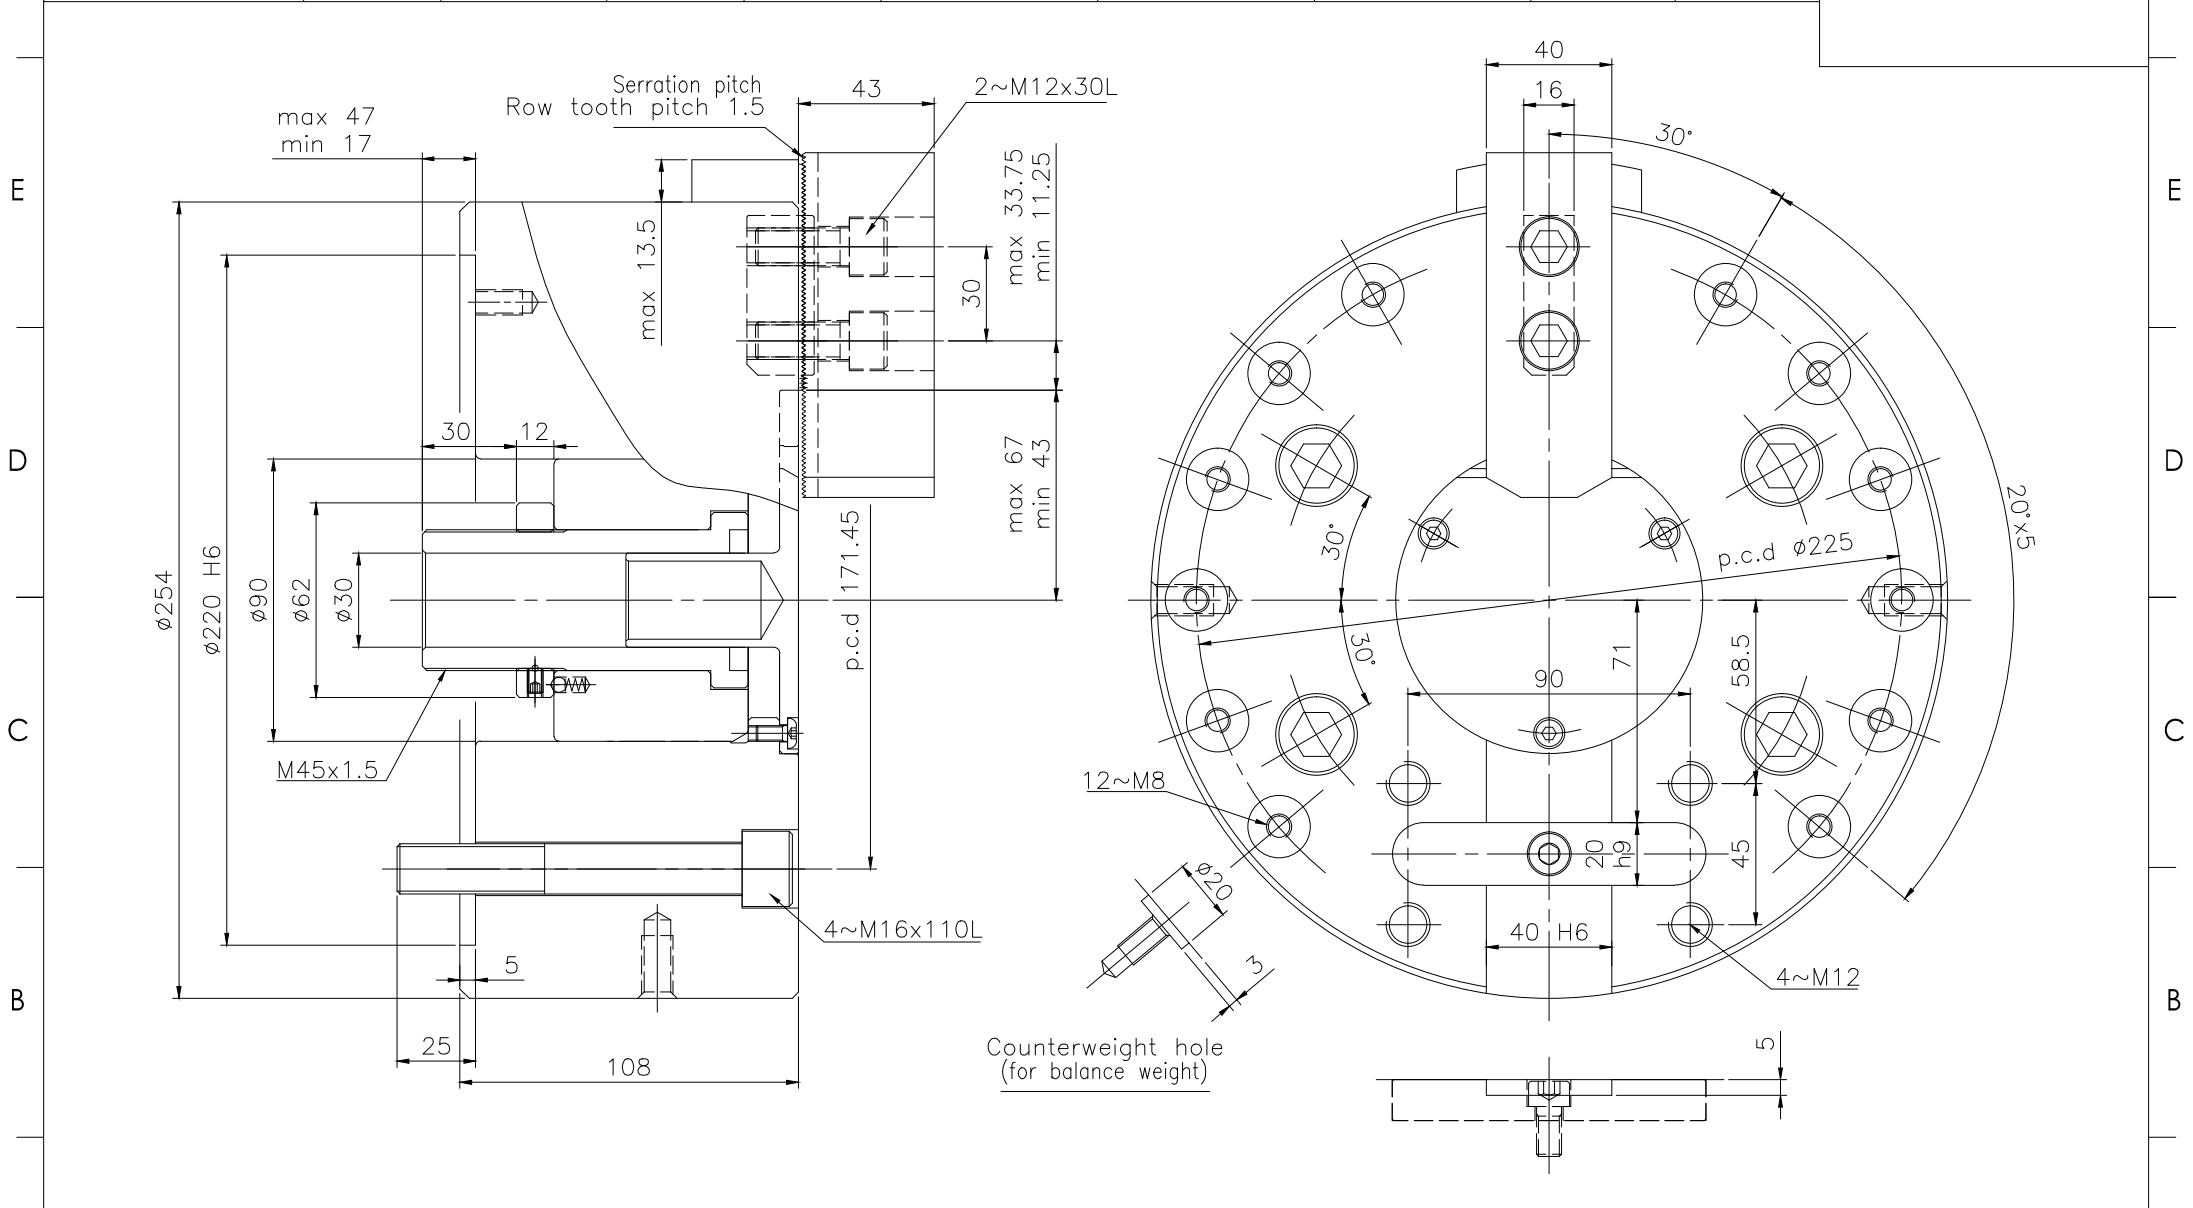

Spec.	7		6		5	4	3	2		Confirmed
	mm	mm	Chuck Dia. mm		kgf	kgf	r.p.m.	l	kg	
Model	Plunger Stroke	Jaw Stroke (Dia.)	Max.	min.	Max D.B. pull	Max clamping force	Max speed	kg m <sup>2</sup>	Weight	
IL-10	30	24	254	17	2200	4950	2400	0.28	38.8	

LEADER CHUCK INTERNATIONAL +44 (0) 1827 700000 +353 (0)1 254 2555 INFORMATION@LEADERCHUCK.COM LEADERCHUCK.COM	TITLE:	DRAWING NO.:	
	Extra long jaw stroke single-jaw power chuck	A3\AG-IL-10	

8 7 6 5 4 3 2 1