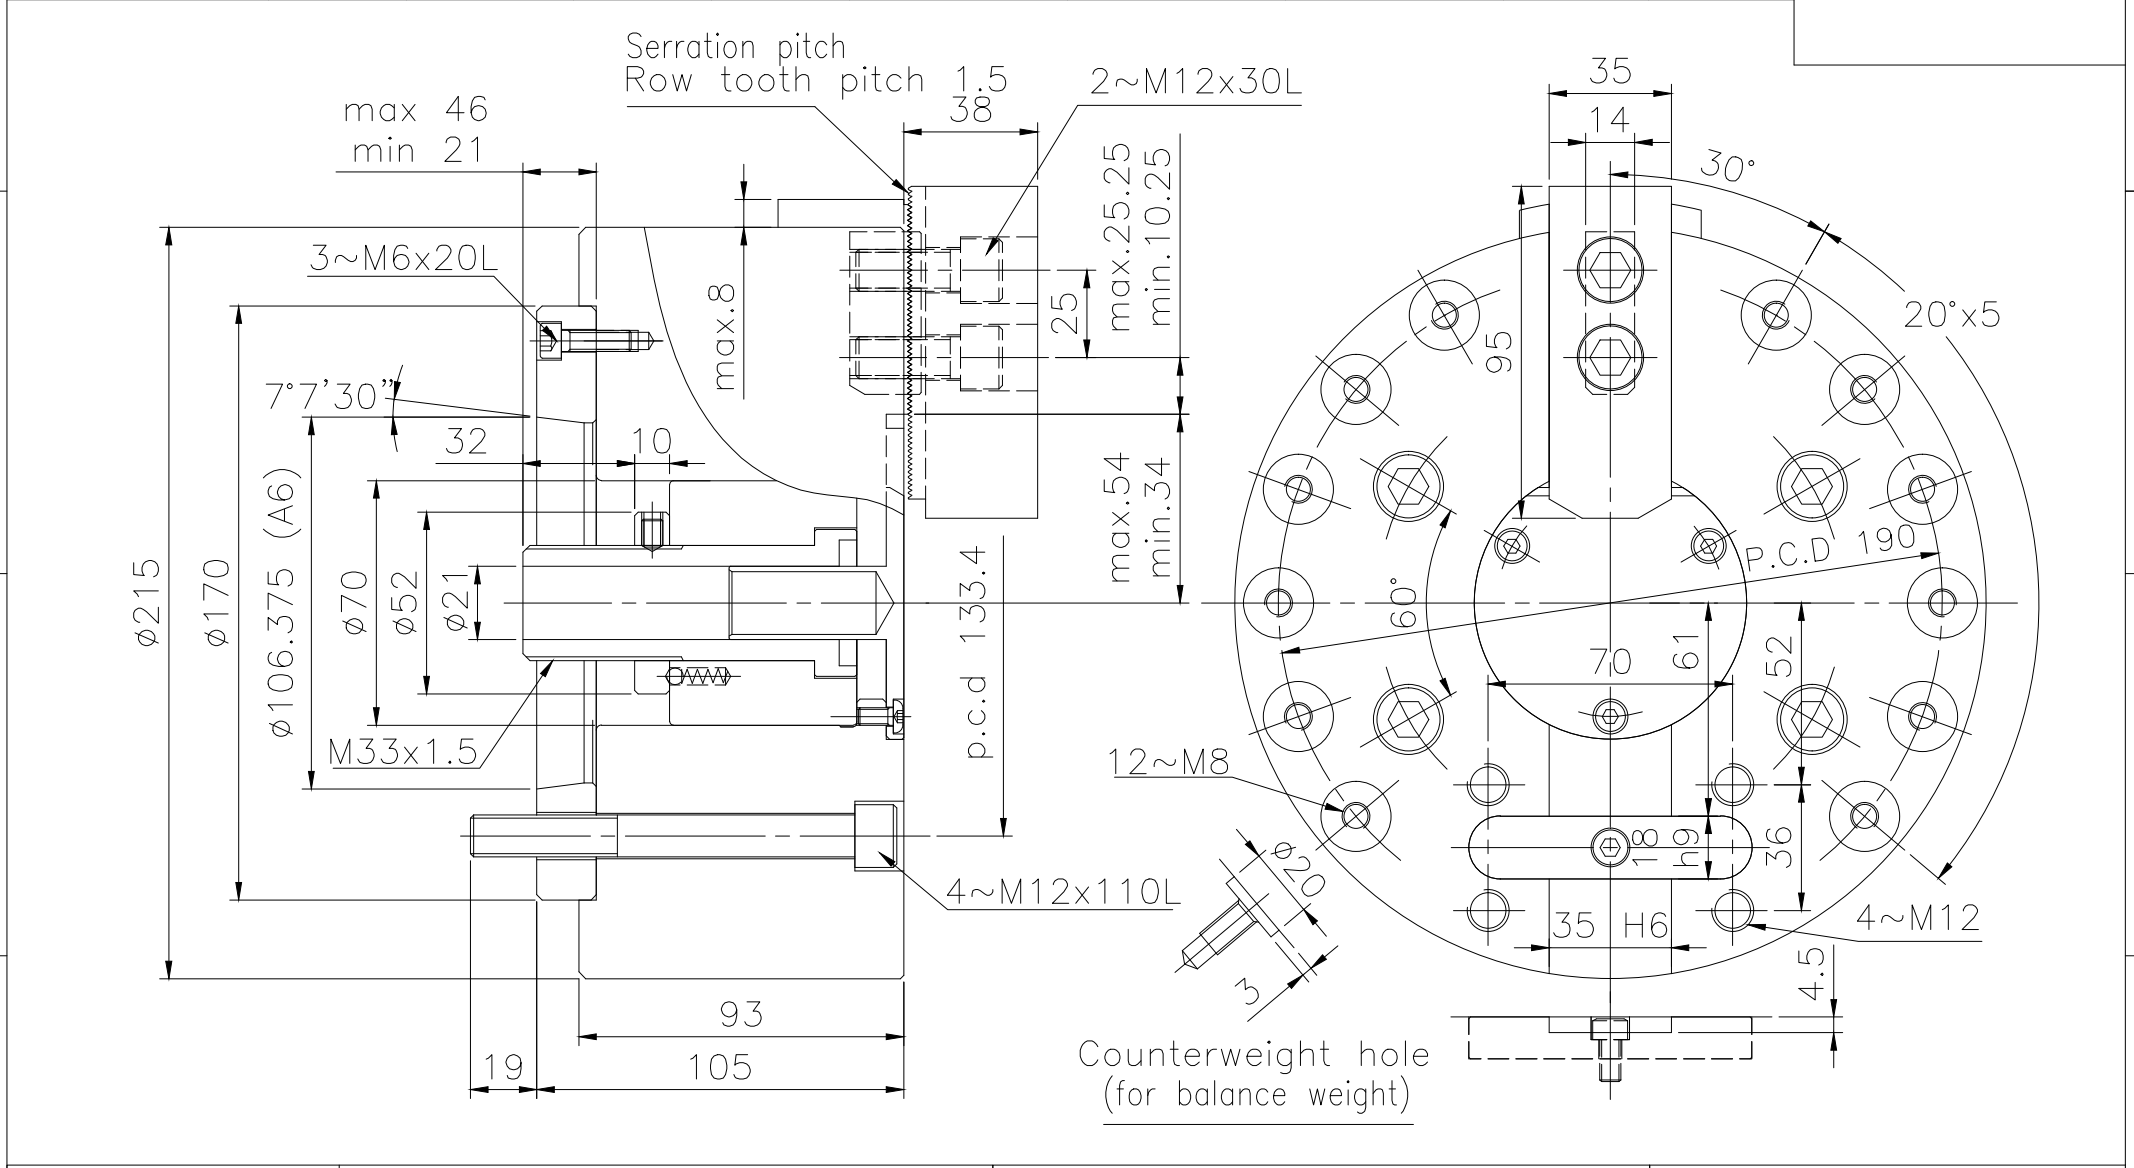

	6	5		4		3		2		1	
D	Spec.	mm	mm	Chucking Dia. mm		kgf	kgf	r.p.m.	l	kg	Confirmed
	Model	Plunger Stroke	Jaw Stroke (Dia.)	Max.	min.	Max D.B. pull	Max clamping force	Max speed	kg m <sup>2</sup>	Weight	
	IL-08A6	25	20	215	7	1600	3800	3000	0.15	25.3	

LEADER CHUCK INTERNATIONAL  
+44 (0) 1827 700000  
+353 (0)1 254 2555  
INFORMATION@LEADERCHUCK.COM  
LEADERCHUCK.COM

TITLE:  
Extra long jaw stroke  
single-jaw power chuck

DRAWING NO.:  
A4\AG-IL-08A6