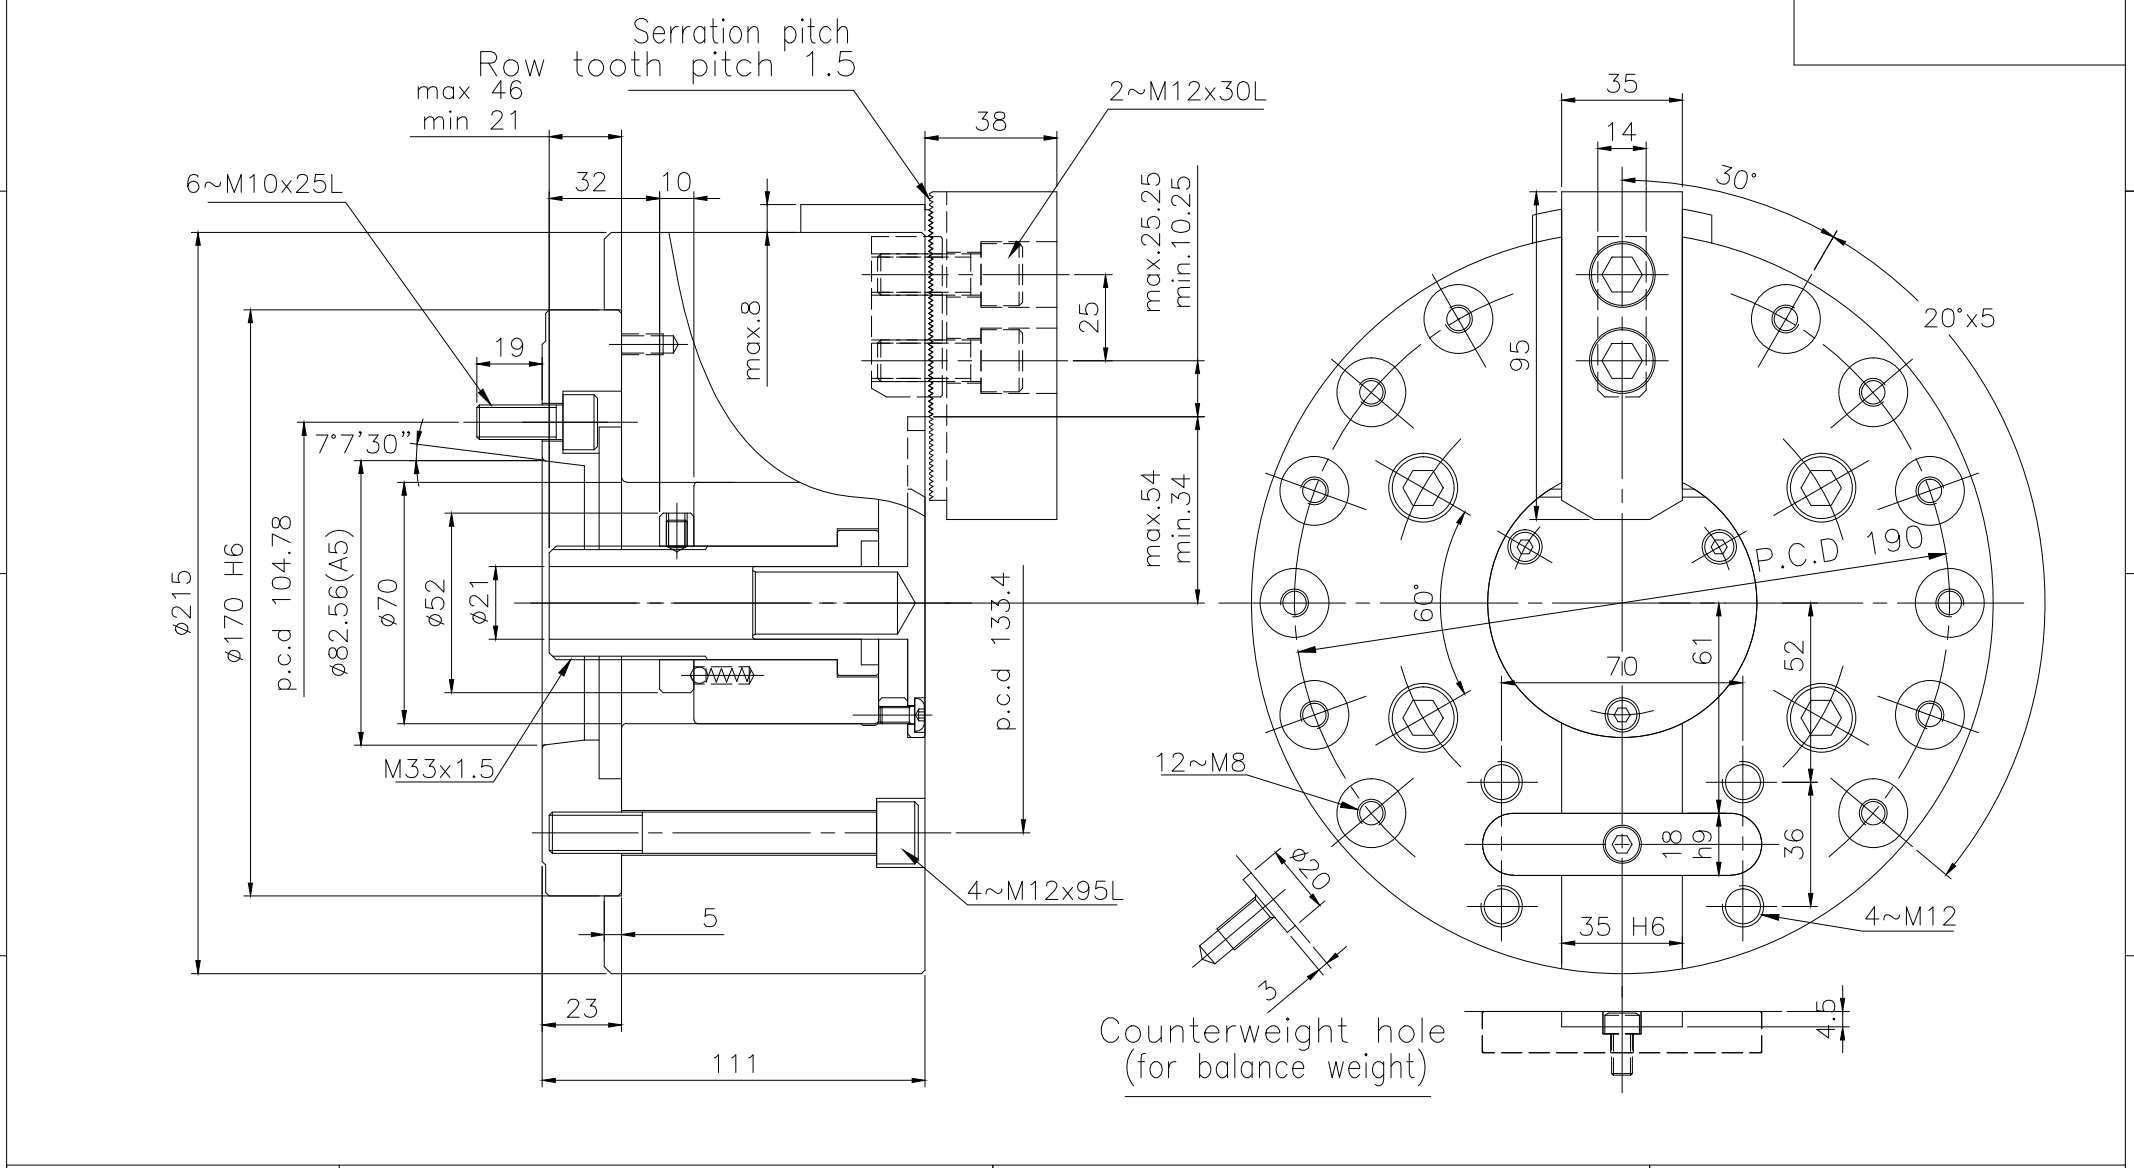

	6	5		4		3		2		1	Confirmed
	Spec.	mm	mm	Chucking Dia. mm		kgf	kgf	r.p.m.	l	kg	
	Model	Plunger Stroke	Jaw Stroke (Dia.)	Max.	min.	Max D.B. pull	Max clamping force	Max speed	kg m ²	Weight	
D	1L-08A5	25	20	215	7	1600	3800	3000	0.15	27.1	D

LEADER CHUCK INTERNATIONAL
+44 (0) 1827 700000
+353 (0)1 254 2555
INFORMATION@LEADERCHUCK.COM
LEADERCHUCK.COM

TITLE:
Extra long jaw stroke
single-jaw power chuck

DRAWING NO.:
A4\AG-1L-08A5

	6	5		4		3		2		1	
--	---	---	--	---	--	---	--	---	--	---	--