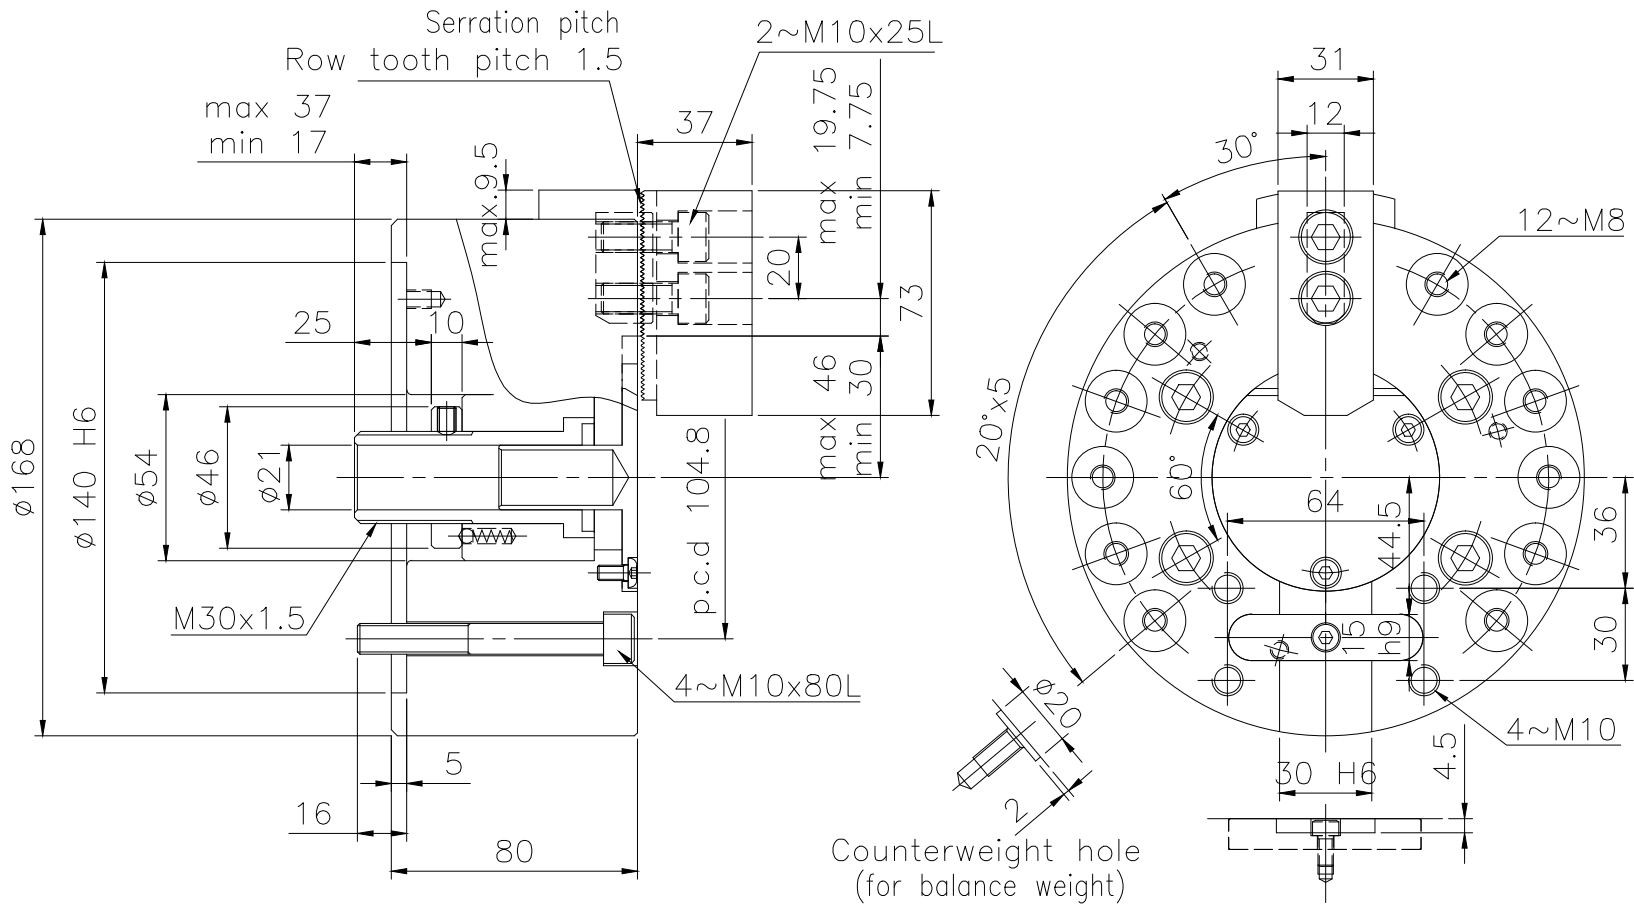

6	5		4		3		2		1	
Spec.	mm	mm	Chucking Dia. mm		kgf	kgf	r.p.m.	l	kg	Confirmed
Model	Plunger Stroke	Jaw Stroke (Dia.)	Max.	min.	Max D.B. pull	Max clamping force	Max speed	kg m ²	Weight	
1L-06	20	16	168	5	1250	2780	3800	0.05	12.5	

LEADER CHUCK INTERNATIONAL
+44 (0) 1827 700000
+353 (0)1 254 2555
INFORMATION@LEADERCHUCK.COM
LEADERCHUCK.COM

TITLE:
Extra long jaw stroke
single-jaw power chuck

DRAWING NO.:
A4\AG-1L06

6	5	4	3	2	1
---	---	---	---	---	---