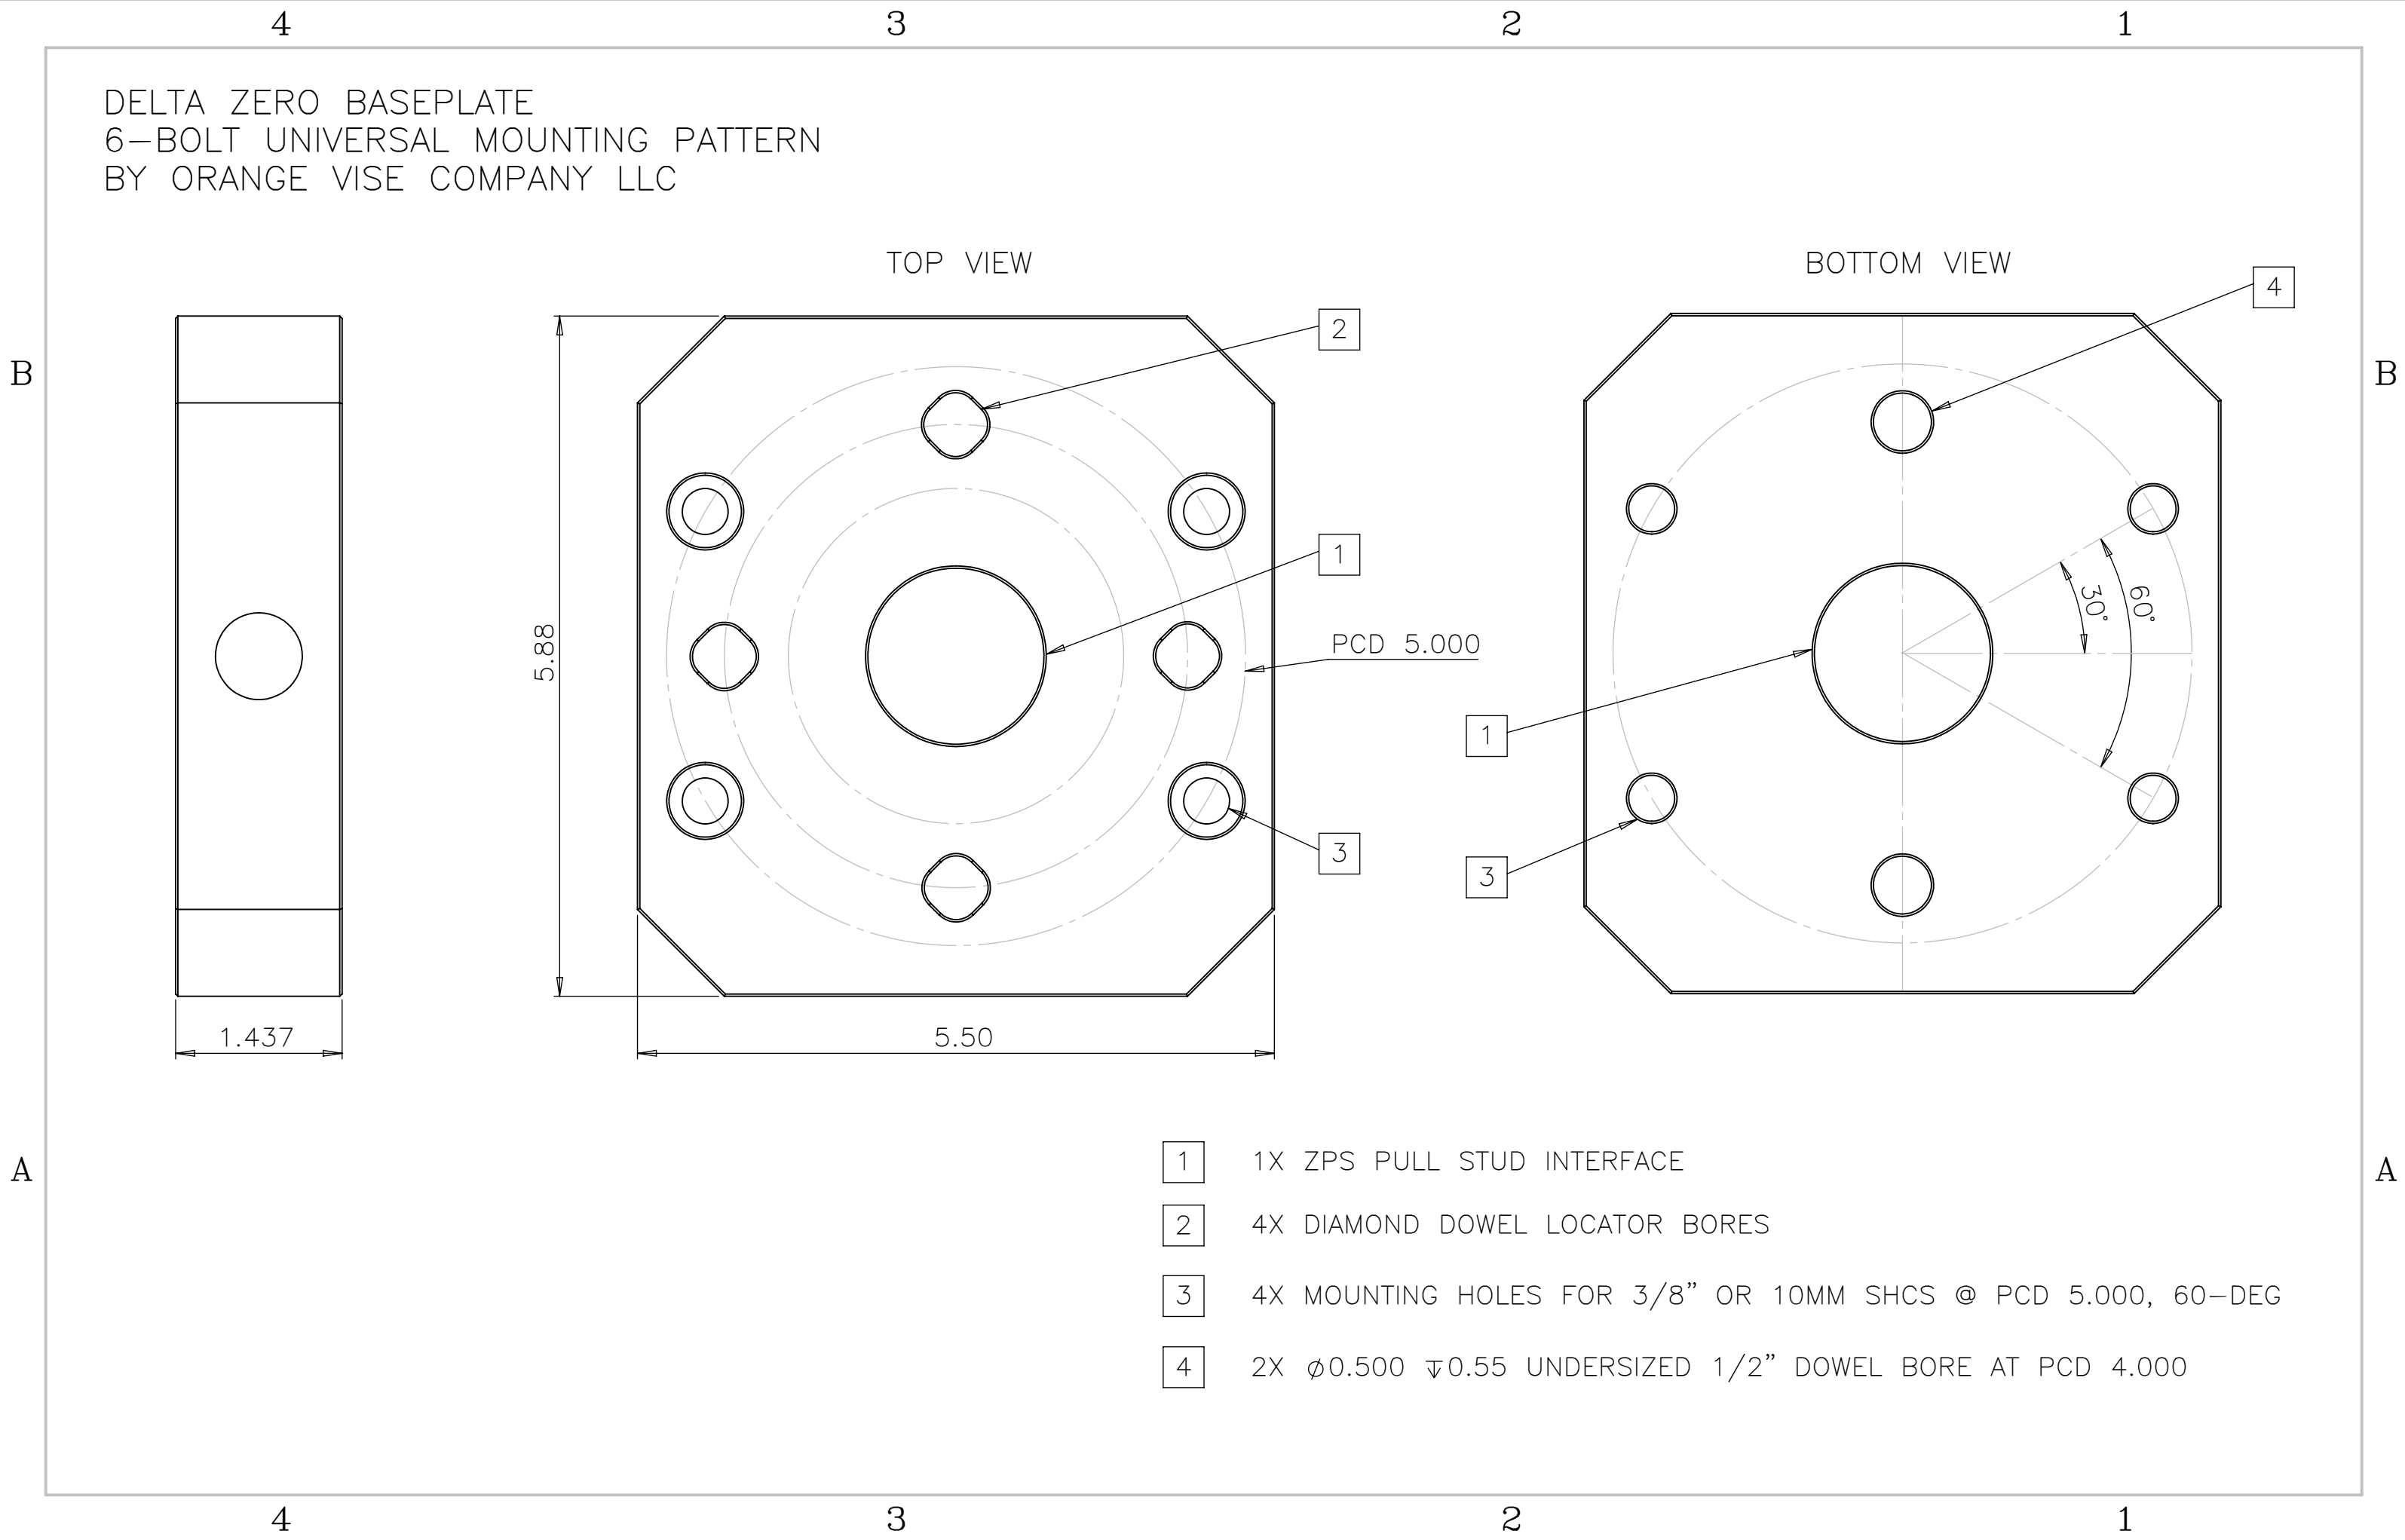

DELTA ZERO BASEPLATE
 6-BOLT UNIVERSAL MOUNTING PATTERN
 BY ORANGE VISE COMPANY LLC

- 1 1X ZPS PULL STUD INTERFACE
- 2 4X DIAMOND DOWEL LOCATOR BORES
- 3 4X MOUNTING HOLES FOR 3/8" OR 10MM SHCS @ PCD 5.000, 60-DEG
- 4 2X ϕ 0.500 ∇ 0.55 UNDERSIZED 1/2" DOWEL BORE AT PCD 4.000