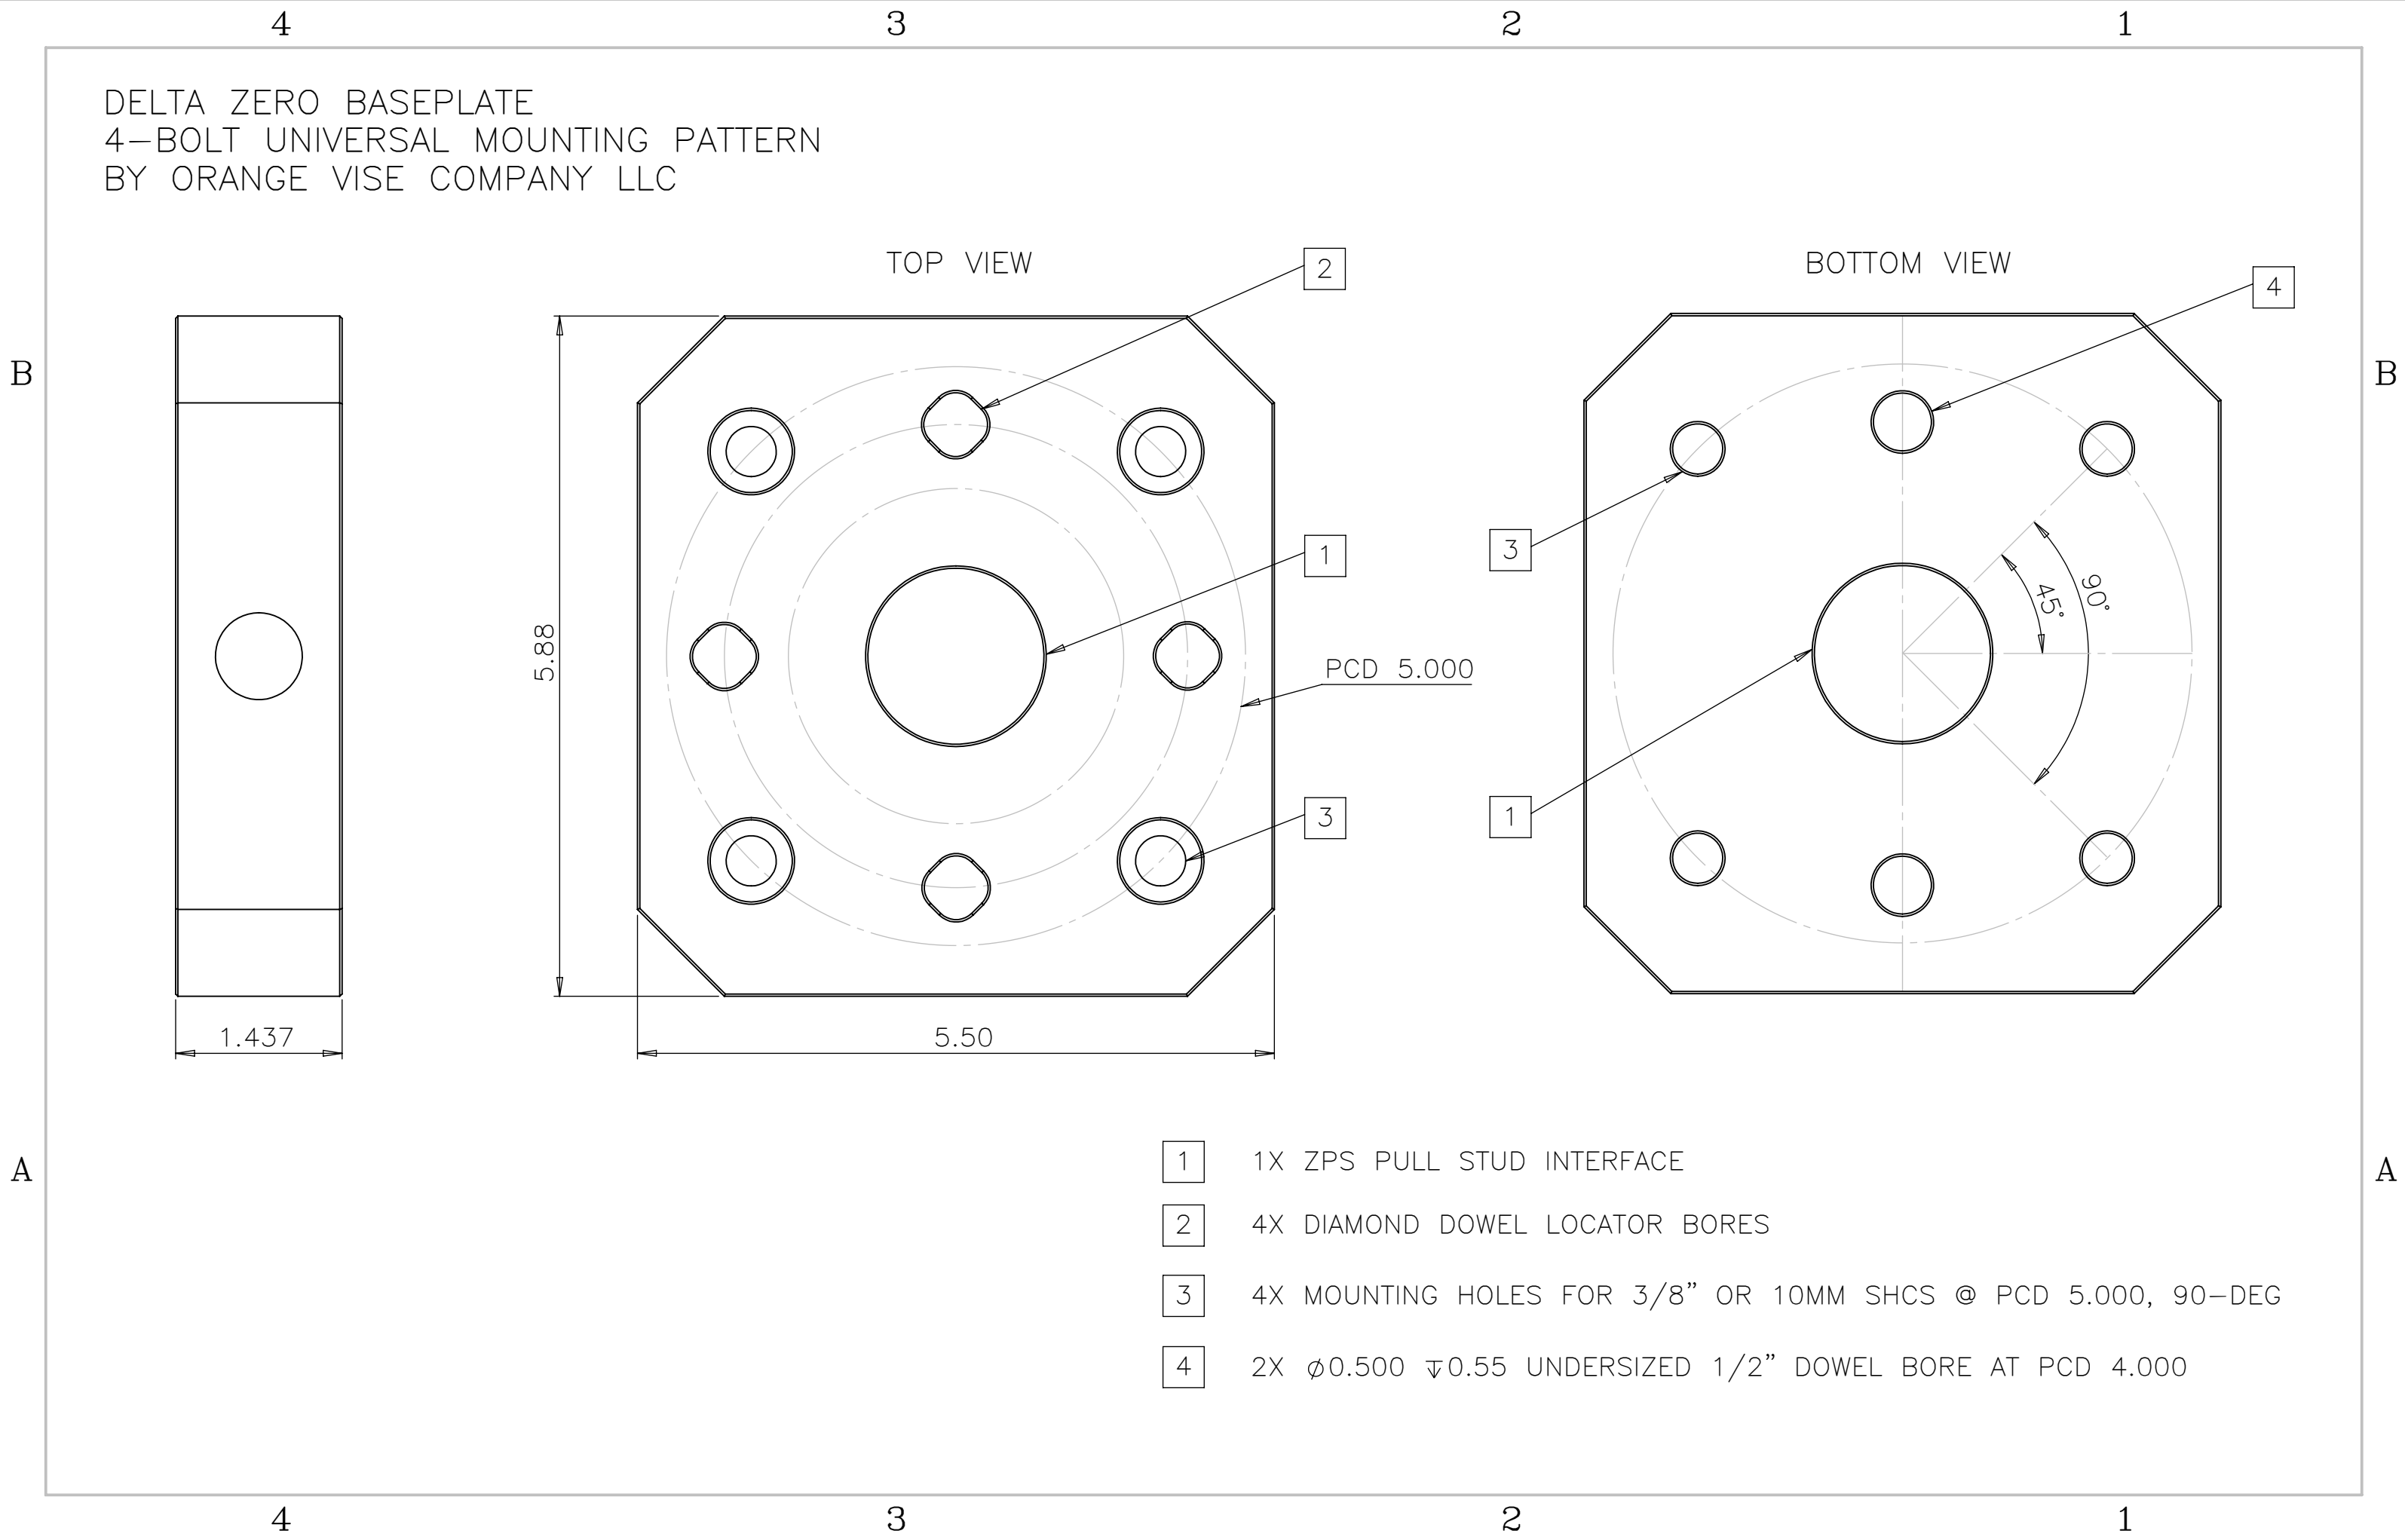

DELTA ZERO BASEPLATE
 4-BOLT UNIVERSAL MOUNTING PATTERN
 BY ORANGE VISE COMPANY LLC

- 1 1X ZPS PULL STUD INTERFACE
- 2 4X DIAMOND DOWEL LOCATOR BORES
- 3 4X MOUNTING HOLES FOR 3/8" OR 10MM SHCS @ PCD 5.000, 90-DEG
- 4 2X $\phi 0.500 \mp 0.55$ UNDERSIZED 1/2" DOWEL BORE AT PCD 4.000